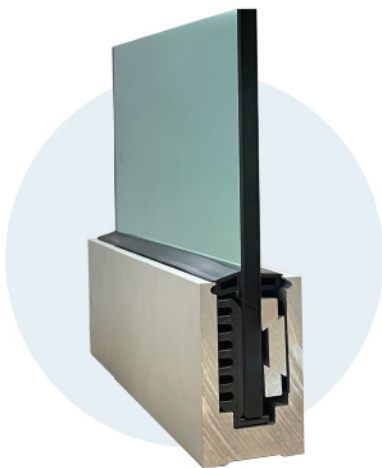

• **CKS-BS-R-150**

Material : Solid Stainless Steel
 Finish : Polished Stainless Steel (PSS)
 Fit for glass thickness : 10-12mm

• **CKS-BS-S-220**

Material : Solid Stainless Steel
 Finish : Satin Stainless Steel (SSS)
 Glass Hole : Ø20mm
 Fit for glass thickness : 10-12mm

• **CKS-AR004 (3.0M)**

Aluminium Railing Size: 102MM(H) x 62MM (W)
 x 10MM(T) x 3 METER (L) (SILVER)

Material for railing : Aluminium
 Finishing : Silver
 Suit for glass thickness: 10 - 14mm

* Please refer the glass technical information section at the page no.112 to 115.