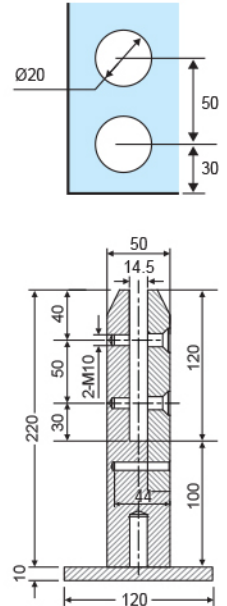

• **CKS-BS-R-150**

Material : Solid Stainless Steel
 Finish : Polished Stainless Steel (PSS)
 Fit for glass thickness : 10-12mm

• **CKS-BS-S-220**

Material : Solid Stainless Steel
 Finish : Satin Stainless Steel (SSS)
 Glass Hole : Ø20mm
 Fit for glass thickness : 10-12mm

• **CKS-AR004 (3.0M)**

Aluminium Railing Size: 102MM(H) x 62MM (W)
 x 10MM(T) x 3 METER (L) (SILVER)

Material for railing : Aluminium
 Finishing : Silver
 Suit for glass thickness: 10 - 14mm

* Please refer the glass technical information section at the page no.112 to 115.