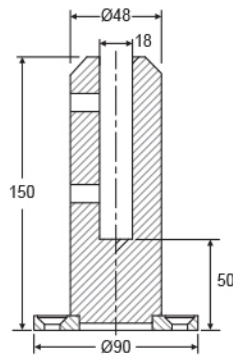

• **CKS-BS-R-150**

Material : Solid Stainless Steel
 Finish : Polished Stainless Steel (PSS)
 Fit for glass thickness : 10-12mm

• **CKS-BS-S-220**

Material : Solid Stainless Steel
 Finish : Satin Stainless Steel (SSS)
 Glass Hole : Ø20mm
 Fit for glass thickness : 10-12mm

• **CKS-AR004 (3.0M)**

Aluminium Railing Size: 102MM(H) x 62MM (W)
 x 10MM(T) x 3 METER (L) (SILVER)

Material for railing : Aluminium
 Finishing : Silver
 Suit for glass thickness: 10 - 14mm

* Please refer the glass technical information section at the page no.112 to 115.