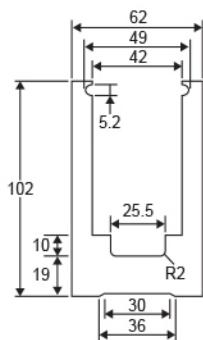

• **CKS-BS-R-150**

Material : Solid Stainless Steel
 Finish : Polished Stainless Steel (PSS)
 Fit for glass thickness : 10-12mm

• **CKS-BS-S-220**

Material : Solid Stainless Steel
 Finish : Satin Stainless Steel (SSS)
 Glass Hole : Ø20mm
 Fit for glass thickness : 10-12mm

• **CKS-AR004 (3.0M)**

Aluminium Railing Size: 102MM(H) x 62MM (W)
 x 10MM(T) x 3 METER (L) (SILVER)

Material for railing : Aluminium
 Finishing : Silver
 Suit for glass thickness: 10 - 14mm

* Please refer the glass technical information section at the page no.112 to 115.