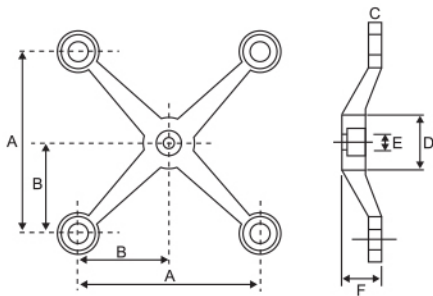

• **CKS-F200-4**

Material : Stainless Steel
Finish : Satin Stainless Steel (SSS)

ITEM	A	B	C	D	E	F
1. CKS-F200-4	200mm	100mm	14mm	48mm	15mm	38mm

• **CKS-F200-3**

Material : Stainless Steel
Finish : Satin Stainless Steel (SSS)

ITEM	A	B	C	D	E	F
1. CKS-F200-3	200mm	100mm	14mm	48mm	15mm	38mm

• **CKS-F200-2**

Material : Stainless Steel
Finish : Satin Stainless Steel (SSS)

ITEM	A	B	C	D	E	F
1. CKS-F200-2	200mm	100mm	14mm	48mm	15mm	38mm

• **CKS-F200-2/I**

Material : Stainless Steel
Finish : Satin Stainless Steel (SSS)

ITEM	A	B	C	D	E	F
1. CKS-F200-2/I	200mm	100mm	14mm	48mm	15mm	38mm

* Please refer the glass technical information section at the page no.112 to 115.