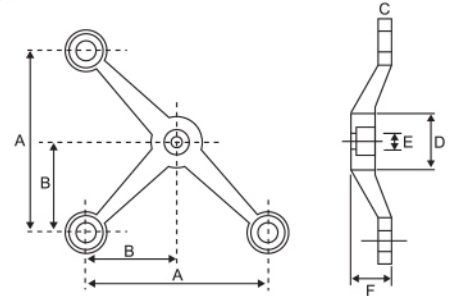

• **CKS-F200-4**

Material : Stainless Steel
Finish : Satin Stainless Steel (SSS)

ITEM	A	B	C	D	E	F
1. CKS-F200-4	200mm	100mm	14mm	48mm	15mm	38mm

• **CKS-F200-3**

Material : Stainless Steel
Finish : Satin Stainless Steel (SSS)

ITEM	A	B	C	D	E	F
1. CKS-F200-3	200mm	100mm	14mm	48mm	15mm	38mm

• **CKS-F200-2**

Material : Stainless Steel
Finish : Satin Stainless Steel (SSS)

ITEM	A	B	C	D	E	F
1. CKS-F200-2	200mm	100mm	14mm	48mm	15mm	38mm

• **CKS-F200-2/I**

Material : Stainless Steel
Finish : Satin Stainless Steel (SSS)

ITEM	A	B	C	D	E	F
1. CKS-F200-2/I	200mm	100mm	14mm	48mm	15mm	38mm

* Please refer the glass technical information section at the page no.112 to 115.