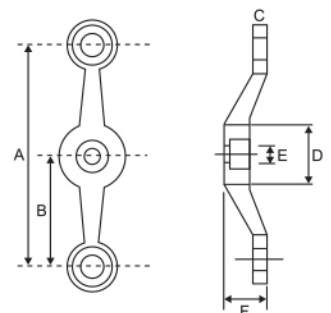

• **CKS-F200-4**

Material : Stainless Steel
Finish : Satin Stainless Steel (SSS)

ITEM	A	B	C	D	E	F
1. CKS-F200-4	200mm	100mm	14mm	48mm	15mm	38mm

• **CKS-F200-3**

Material : Stainless Steel
Finish : Satin Stainless Steel (SSS)

ITEM	A	B	C	D	E	F
1. CKS-F200-3	200mm	100mm	14mm	48mm	15mm	38mm

• **CKS-F200-2**

Material : Stainless Steel
Finish : Satin Stainless Steel (SSS)

ITEM	A	B	C	D	E	F
1. CKS-F200-2	200mm	100mm	14mm	48mm	15mm	38mm

• **CKS-F200-2/I**

Material : Stainless Steel
Finish : Satin Stainless Steel (SSS)

ITEM	A	B	C	D	E	F
1. CKS-F200-2/I	200mm	100mm	14mm	48mm	15mm	38mm

* Please refer the glass technical information section at the page no.112 to 115.