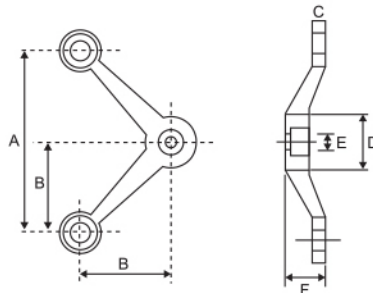

• **CKS-F200-4**

Material : Stainless Steel
Finish : Satin Stainless Steel (SSS)

ITEM	A	B	C	D	E	F
1. CKS-F200-4	200mm	100mm	14mm	48mm	15mm	38mm

• **CKS-F200-3**

Material : Stainless Steel
Finish : Satin Stainless Steel (SSS)

ITEM	A	B	C	D	E	F
1. CKS-F200-3	200mm	100mm	14mm	48mm	15mm	38mm

• **CKS-F200-2**

Material : Stainless Steel
Finish : Satin Stainless Steel (SSS)

ITEM	A	B	C	D	E	F
1. CKS-F200-2	200mm	100mm	14mm	48mm	15mm	38mm

• **CKS-F200-2/I**

Material : Stainless Steel
Finish : Satin Stainless Steel (SSS)

ITEM	A	B	C	D	E	F
1. CKS-F200-2/I	200mm	100mm	14mm	48mm	15mm	38mm

* Please refer the glass technical information section at the page no.112 to 115.