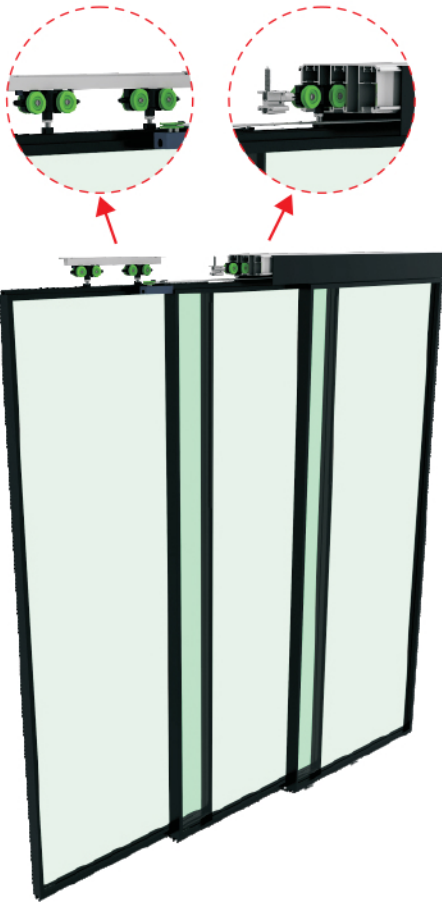

• **CKS-TS9100F Slim Frame Telescopic Sliding Door**

SLIM FRAME

• CKS-TS9100F-C (MB)
Top Track Cover
(Matt Black) (3.0M / 4.0M)

• CKS-TS9100F-TR (MB)
Top Track (Matt Black)
(3.0M / 4.0M)

• CKS-AL-495 (MB)
Top & Bottom Frame
(Matt Black) (2.0M / 4.0M)

• CKS-AL-119 (MB)
Plain Frame (Matt Black)
(3.0M)

• CKS-AL-120 (MB)
Hook Frame (Matt Black)
(3.0M)

• CKS-TS9100F-R
Rubber Seal

ACCESSORIES FOR FIXED PANEL

• CKS-TS9100F-31
Top Bracket

• CKS-TS9100F-32
Bottom Bracket

• CKS-TS9100F-33
Bottom Plate

ACCESSORIES FOR DOOR PANEL

• CKS-TS9200WH
Roller

• CKS-TS9100F-11
Roller Bracket

• CKS-TS9100F-12
Lug Holder

• CKS-TS9100F-22
Wire Rope Roller Tension

• CKS-TS9100F-21
Wire Rope Roller

• CKS-TS9100F-30
Lug Holder

• CKS-TS9200-ST
Stopper

• CKS-TS9100F-AL1
Single Lug Hole

• CKS-TS9100F-AL2
Double Lug Hole

• Steel Wire Rope
(1.5mm x 2.5m)

• Damper

• CKS-TS9100F-23
Bottom Guide

• CKS-TS9100F-IB Slim
Frame Inner Bracket
with 6pcs screw