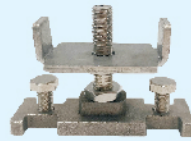

• **CKS-TS9100F Slim Frame Telescopic Sliding Door**

SLIM FRAME

• CKS-TS9100F-C (MB)
Top Track Cover
(Matt Black) (3.0M / 4.0M)

• CKS-TS9100F-TR (MB)
Top Track (Matt Black)
(3.0M / 4.0M)

• CKS-AL-495 (MB)
Top & Bottom Frame
(Matt Black) (2.0M / 4.0M)

• CKS-AL-119 (MB)
Plain Frame (Matt Black)
(3.0M)

• CKS-AL-120 (MB)
Hook Frame (Matt Black)
(3.0M)

• CKS-TS9100F-R
Rubber Seal

ACCESSORIES FOR FIXED PANEL

• CKS-TS9100F-31
Top Bracket

• CKS-TS9100F-32
Bottom Bracket

• CKS-TS9100F-33
Bottom Plate

ACCESSORIES FOR DOOR PANEL

• CKS-TS9200WH
Roller

• CKS-TS9100F-11
Roller Bracket

• CKS-TS9100F-12
Lug Holder

• CKS-TS9100F-22
Wire Rope Roller Tension

• CKS-TS9100F-21
Wire Rope Roller