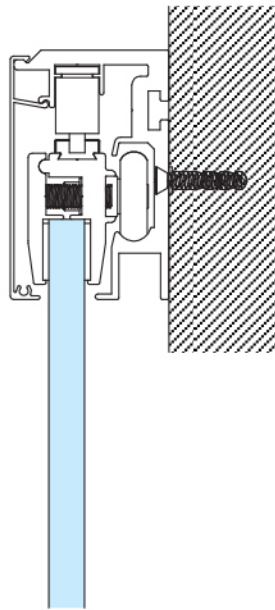

• **CKS-SL897 Soft-Close Sliding Door System**

Max door size	: 1100mm x 2440mm x 12mm
Max door weight	: 80kg
Available	: All kinds of glass sliding doors
Fit for glass thickness	: 10 - 12mm
Material	: Track (Aluminium) / Cover (Aluminium) / Patch (Aluminium)
Finish	: Track (N/A) / Cover (Hairline) / Patch (N/A)

Wall Side Mounting

Glass Mounting

Ceiling Mounting