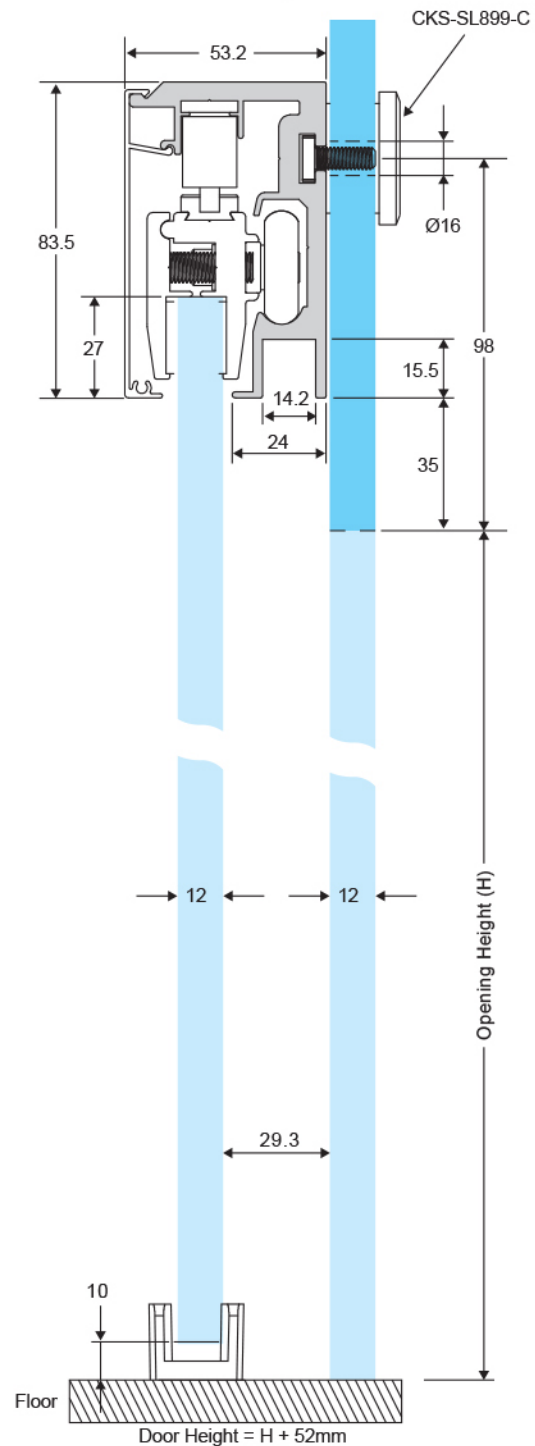

• **CKS-SL897 Soft-Close Sliding Door System**

Max door size	: 1100mm x 2440mm x 12mm
Max door weight	: 80kg
Available	: All kinds of glass sliding doors
Fit for glass thickness	: 10 - 12mm
Material	: Track (Aluminium) / Cover (Aluminium) / Patch (Aluminium)
Finish	: Track (N/A) / Cover (Hairline) / Patch (N/A)

Wall Side Mounting

Glass Mounting

Ceiling Mounting