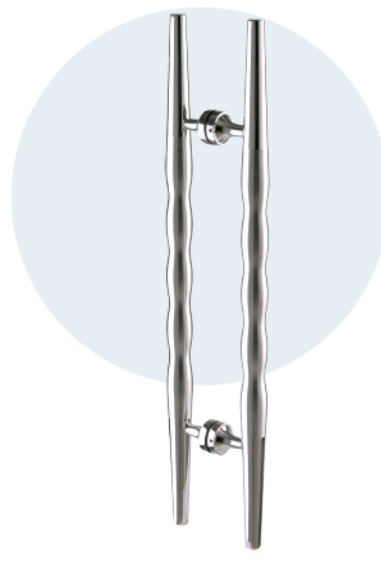

• **CKS-634**

Fit for glass thickness : 8mm - 15mm
Material : Stainless Steel
Finish : Polished Stainless Steel (PSS)
Glass hole : Ø 15mm

ITEM	D	C	L
1. Ø 32mm x 275mm x 600mm	32mm	275mm	600mm
2. Ø 38mm x 600mm x 1000mm	38mm	600mm	1000mm

• **CKS-645A**
Black

Fit for glass thickness : 8mm - 15mm
Material : Stainless Steel, Peach Wood
Finish : Polished Stainless Steel (PSS)
+ Black Wood
Glass hole : Ø 15mm

ITEM	D	C	L
1. Ø 32mm x 335mm x 600mm	32mm	335mm	600mm

• **CKS-645A**
Brown

Fit for glass thickness : 8mm - 15mm
Material : Stainless Steel, Peach Wood
Finish : Polished Stainless Steel (PSS)
+ Brown Wood
Glass hole : Ø 15mm

ITEM	D	C	L
1. Ø 32mm x 335mm x 600mm	32mm	335mm	600mm

• **CKS-655**

Fit for glass thickness : 8mm - 15mm
Material : Stainless Steel
Finish : Polished Stainless Steel (PSS)
with Center Hairline
Glass hole : Ø 15mm

ITEM	D	C	L
1. Ø 32mm x 360mm x 600mm	32mm	360mm	600mm