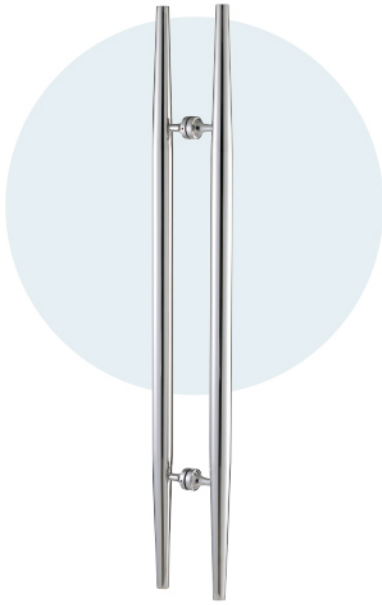

• **CKS-634**

Fit for glass thickness : 8mm - 15mm
Material : Stainless Steel
Finish : Polished Stainless Steel (PSS)
Glass hole : Ø 15mm

ITEM	D	C	L
1. Ø 32mm x 275mm x 600mm	32mm	275mm	600mm
2. Ø 38mm x 600mm x 1000mm	38mm	600mm	1000mm

• **CKS-645A**
Black

Fit for glass thickness : 8mm - 15mm
Material : Stainless Steel, Peach Wood
Finish : Polished Stainless Steel (PSS)
+ Black Wood
Glass hole : Ø 15mm

ITEM	D	C	L
1. Ø 32mm x 335mm x 600mm	32mm	335mm	600mm

• **CKS-645A**
Brown

Fit for glass thickness : 8mm - 15mm
Material : Stainless Steel, Peach Wood
Finish : Polished Stainless Steel (PSS)
+ Brown Wood
Glass hole : Ø 15mm

ITEM	D	C	L
1. Ø 32mm x 335mm x 600mm	32mm	335mm	600mm

• **CKS-655**

Fit for glass thickness : 8mm - 15mm
Material : Stainless Steel
Finish : Polished Stainless Steel (PSS)
with Center Hairline
Glass hole : Ø 15mm

ITEM	D	C	L
1. Ø 32mm x 360mm x 600mm	32mm	360mm	600mm