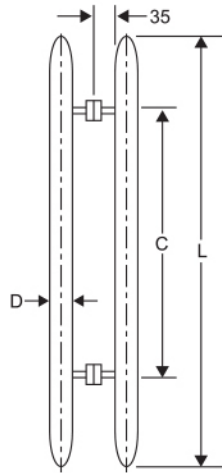

• **CKS-634**

Fit for glass thickness : 8mm - 15mm
Material : Stainless Steel
Finish : Polished Stainless Steel (PSS)
Glass hole : Ø 15mm

ITEM	D	C	L
1. Ø 32mm x 275mm x 600mm	32mm	275mm	600mm
2. Ø 38mm x 600mm x 1000mm	38mm	600mm	1000mm

• **CKS-645A**
Black

Fit for glass thickness : 8mm - 15mm
Material : Stainless Steel, Peach Wood
Finish : Polished Stainless Steel (PSS)
+ Black Wood
Glass hole : Ø 15mm

ITEM	D	C	L
1. Ø 32mm x 335mm x 600mm	32mm	335mm	600mm

• **CKS-645A**
Brown

Fit for glass thickness : 8mm - 15mm
Material : Stainless Steel, Peach Wood
Finish : Polished Stainless Steel (PSS)
+ Brown Wood
Glass hole : Ø 15mm

ITEM	D	C	L
1. Ø 32mm x 335mm x 600mm	32mm	335mm	600mm

• **CKS-655**

Fit for glass thickness : 8mm - 15mm
Material : Stainless Steel
Finish : Polished Stainless Steel (PSS)
with Center Hairline
Glass hole : Ø 15mm

ITEM	D	C	L
1. Ø 32mm x 360mm x 600mm	32mm	360mm	600mm