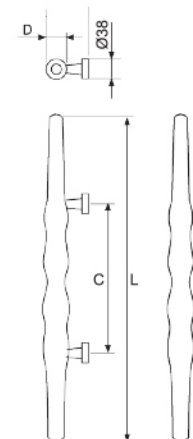

• **CKS-634**

Fit for glass thickness : 8mm - 15mm
Material : Stainless Steel
Finish : Polished Stainless Steel (PSS)
Glass hole : Ø 15mm

ITEM	D	C	L
1. Ø 32mm x 275mm x 600mm	32mm	275mm	600mm
2. Ø 38mm x 600mm x 1000mm	38mm	600mm	1000mm

• **CKS-645A**
Black

Fit for glass thickness : 8mm - 15mm
Material : Stainless Steel, Peach Wood
Finish : Polished Stainless Steel (PSS)
+ Black Wood
Glass hole : Ø 15mm

ITEM	D	C	L
1. Ø 32mm x 335mm x 600mm	32mm	335mm	600mm

• **CKS-645A**
Brown

Fit for glass thickness : 8mm - 15mm
Material : Stainless Steel, Peach Wood
Finish : Polished Stainless Steel (PSS)
+ Brown Wood
Glass hole : Ø 15mm

ITEM	D	C	L
1. Ø 32mm x 335mm x 600mm	32mm	335mm	600mm

• **CKS-655**

Fit for glass thickness : 8mm - 15mm
Material : Stainless Steel
Finish : Polished Stainless Steel (PSS)
with Center Hairline
Glass hole : Ø 15mm

ITEM	D	C	L
1. Ø 32mm x 360mm x 600mm	32mm	360mm	600mm