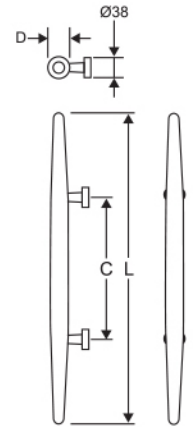

• **CKS-634**

Fit for glass thickness : 8mm - 15mm
Material : Stainless Steel
Finish : Polished Stainless Steel (PSS)
Glass hole : Ø 15mm

ITEM	D	C	L
1. Ø 32mm x 275mm x 600mm	32mm	275mm	600mm
2. Ø 38mm x 600mm x 1000mm	38mm	600mm	1000mm

• **CKS-645A**
Black

Fit for glass thickness : 8mm - 15mm
Material : Stainless Steel, Peach Wood
Finish : Polished Stainless Steel (PSS)
+ Black Wood
Glass hole : Ø 15mm

ITEM	D	C	L
1. Ø 32mm x 335mm x 600mm	32mm	335mm	600mm

• **CKS-645A**
Brown

Fit for glass thickness : 8mm - 15mm
Material : Stainless Steel, Peach Wood
Finish : Polished Stainless Steel (PSS)
+ Brown Wood
Glass hole : Ø 15mm

ITEM	D	C	L
1. Ø 32mm x 335mm x 600mm	32mm	335mm	600mm

• **CKS-655**

Fit for glass thickness : 8mm - 15mm
Material : Stainless Steel
Finish : Polished Stainless Steel (PSS)
with Center Hairline
Glass hole : Ø 15mm

ITEM	D	C	L
1. Ø 32mm x 360mm x 600mm	32mm	360mm	600mm