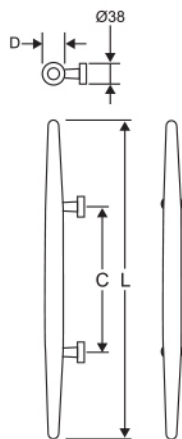

• **CKS-634**

Fit for glass thickness : 8mm - 15mm
Material : Stainless Steel
Finish : Polished Stainless Steel (PSS)
Glass hole : Ø 15mm

ITEM	D	C	L
1. Ø 32mm x 275mm x 600mm	32mm	275mm	600mm
2. Ø 38mm x 600mm x 1000mm	38mm	600mm	1000mm

• **CKS-645A**
Black

Fit for glass thickness : 8mm - 15mm
Material : Stainless Steel, Peach Wood
Finish : Polished Stainless Steel (PSS)
+ Black Wood
Glass hole : Ø 15mm

ITEM	D	C	L
1. Ø 32mm x 335mm x 600mm	32mm	335mm	600mm

• **CKS-645A**
Brown

Fit for glass thickness : 8mm - 15mm
Material : Stainless Steel, Peach Wood
Finish : Polished Stainless Steel (PSS)
+ Brown Wood
Glass hole : Ø 15mm

ITEM	D	C	L
1. Ø 32mm x 335mm x 600mm	32mm	335mm	600mm

• **CKS-655**

Fit for glass thickness : 8mm - 15mm
Material : Stainless Steel
Finish : Polished Stainless Steel (PSS)
with Center Hairline
Glass hole : Ø 15mm

ITEM	D	C	L
1. Ø 32mm x 360mm x 600mm	32mm	360mm	600mm