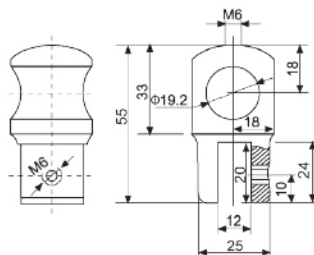

• **CKS-901**
Tube to Tube Connector

Suitable for 19mm stainless steel pipe
Material : Brass
Finish : Bright Chrome Plated (CP)

• **CKS-902**
Three Point Connector 90°

Suitable for 19mm stainless steel pipe
Material : Brass
Finish : Bright Chrome Plated (CP)

• **CKS-903**
Wall Connector 45°

Suitable for 19mm stainless steel pipe
Material : Brass
Finish : Bright Chrome Plated (CP)

• **CKS-907**
Wall Connector

Suitable for 19mm stainless steel pipe
Material : Brass
Finish : Bright Chrome Plated (CP)

• **CKS-914**
Immediate Connector

Suitable for 19mm stainless steel pipe
Fit for glass thickness 8-12mm
Material : Brass
Finish : Bright Chrome Plated (CP)

• **CKS-914A**
End Connector

Suitable for 19mm stainless steel pipe
Fit for glass thickness 8-12mm
Material : Brass
Finish : Bright Chrome Plated (CP)

• **CKS-915**
Adjustable Angular Connector

Suitable for 19mm stainless steel pipe
Material : Brass
Finish : Bright Chrome Plated (CP)

• **CKS-T19**
(1.0mm / 1.5mm)
Ø19mm stainless steel (tube)

Size : D19 x 1.0 x 3 Meters
D19 x 1.5 x 3 Meters
Material : Stainless Steel
Finish : Polished Stainless Steel