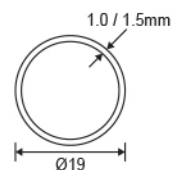

• **CKS-914**
Immediate Connector

Suitable for 19mm stainless steel pipe
Fit for glass thickness 8-12mm
Material : Brass
Finish : Bright Chrome Plated (CP)

• **CKS-914A**
End Connector

Suitable for 19mm stainless steel pipe
Fit for glass thickness 8-12mm
Material : Brass
Finish : Bright Chrome Plated (CP)

• **CKS-915**
Adjustable Angular Connector

Suitable for 19mm stainless steel pipe
Material : Brass
Finish : Bright Chrome Plated (CP)

• **CKS-T19**
(1.0mm / 1.5mm)
Ø19mm stainless steel (tube)

Size : D19 x 1.0 x 3 Meters
D19 x 1.5 x 3 Meters
Material : Stainless Steel
Finish : Polished Stainless Steel