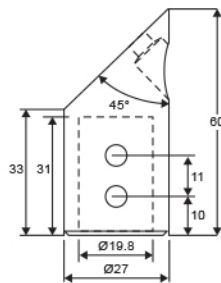

• **CKS-901**
Tube to Tube Connector

Suitable for 19mm stainless steel pipe
Material : Brass
Finish : Bright Chrome Plated (CP)

• **CKS-902**
Three Point Connector 90°

Suitable for 19mm stainless steel pipe
Material : Brass
Finish : Bright Chrome Plated (CP)

• **CKS-903**
Wall Connector 45°

Suitable for 19mm stainless steel pipe
Material : Brass
Finish : Bright Chrome Plated (CP)

• **CKS-907**
Wall Connector

Suitable for 19mm stainless steel pipe
Material : Brass
Finish : Bright Chrome Plated (CP)

• **CKS-914**
Immediate Connector

Suitable for 19mm stainless steel pipe
Fit for glass thickness 8-12mm
Material : Brass
Finish : Bright Chrome Plated (CP)

• **CKS-914A**
End Connector

Suitable for 19mm stainless steel pipe
Fit for glass thickness 8-12mm
Material : Brass
Finish : Bright Chrome Plated (CP)

• **CKS-915**
Adjustable Angular Connector

Suitable for 19mm stainless steel pipe
Material : Brass
Finish : Bright Chrome Plated (CP)

• **CKS-T19**
(1.0mm / 1.5mm)
Ø19mm stainless steel (tube)

Size : D19 x 1.0 x 3 Meters
D19 x 1.5 x 3 Meters
Material : Stainless Steel
Finish : Polished Stainless Steel