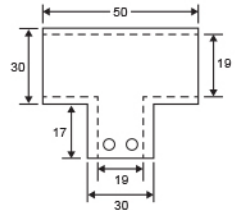

• **CKS-901**
Tube to Tube Connector

Suitable for 19mm stainless steel pipe
Material : Brass
Finish : Bright Chrome Plated (CP)

• **CKS-902**
Three Point Connector 90°

Suitable for 19mm stainless steel pipe
Material : Brass
Finish : Bright Chrome Plated (CP)

• **CKS-903**
Wall Connector 45°

Suitable for 19mm stainless steel pipe
Material : Brass
Finish : Bright Chrome Plated (CP)

• **CKS-907**
Wall Connector

Suitable for 19mm stainless steel pipe
Material : Brass
Finish : Bright Chrome Plated (CP)

• **CKS-914**
Immediate Connector

Suitable for 19mm stainless steel pipe
Fit for glass thickness 8-12mm
Material : Brass
Finish : Bright Chrome Plated (CP)

• **CKS-914A**
End Connector

Suitable for 19mm stainless steel pipe
Fit for glass thickness 8-12mm
Material : Brass
Finish : Bright Chrome Plated (CP)

• **CKS-915**
Adjustable Angular Connector

Suitable for 19mm stainless steel pipe
Material : Brass
Finish : Bright Chrome Plated (CP)

• **CKS-T19**
(1.0mm / 1.5mm)
Ø19mm stainless steel (tube)

Size : D19 x 1.0 x 3 Meters
D19 x 1.5 x 3 Meters
Material : Stainless Steel
Finish : Polished Stainless Steel