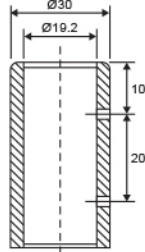

• **CKS-901**
Tube to Tube Connector

Suitable for 19mm stainless steel pipe
Material : Brass
Finish : Bright Chrome Plated (CP)

• **CKS-902**
Three Point Connector 90°

Suitable for 19mm stainless steel pipe
Material : Brass
Finish : Bright Chrome Plated (CP)

• **CKS-903**
Wall Connector 45°

Suitable for 19mm stainless steel pipe
Material : Brass
Finish : Bright Chrome Plated (CP)

• **CKS-907**
Wall Connector

Suitable for 19mm stainless steel pipe
Material : Brass
Finish : Bright Chrome Plated (CP)

• **CKS-914**
Immediate Connector

Suitable for 19mm stainless steel pipe
Fit for glass thickness 8-12mm
Material : Brass
Finish : Bright Chrome Plated (CP)

• **CKS-914A**
End Connector

Suitable for 19mm stainless steel pipe
Fit for glass thickness 8-12mm
Material : Brass
Finish : Bright Chrome Plated (CP)

• **CKS-915**
Adjustable Angular Connector

Suitable for 19mm stainless steel pipe
Material : Brass
Finish : Bright Chrome Plated (CP)

• **CKS-T19**
(1.0mm / 1.5mm)
Ø19mm stainless steel (tube)

Size : D19 x 1.0 x 3 Meters
D19 x 1.5 x 3 Meters
Material : Stainless Steel
Finish : Polished Stainless Steel