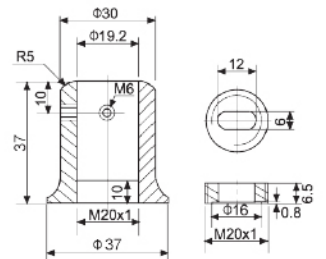

• **CKS-901**
Tube to Tube Connector

Suitable for 19mm stainless steel pipe
Material : Brass
Finish : Bright Chrome Plated (CP)

• **CKS-902**
Three Point Connector 90°

Suitable for 19mm stainless steel pipe
Material : Brass
Finish : Bright Chrome Plated (CP)

• **CKS-903**
Wall Connector 45°

Suitable for 19mm stainless steel pipe
Material : Brass
Finish : Bright Chrome Plated (CP)

• **CKS-907**
Wall Connector

Suitable for 19mm stainless steel pipe
Material : Brass
Finish : Bright Chrome Plated (CP)

• **CKS-914**
Immediate Connector

Suitable for 19mm stainless steel pipe
Fit for glass thickness 8-12mm
Material : Brass
Finish : Bright Chrome Plated (CP)

• **CKS-914A**
End Connector

Suitable for 19mm stainless steel pipe
Fit for glass thickness 8-12mm
Material : Brass
Finish : Bright Chrome Plated (CP)

• **CKS-915**
Adjustable Angular Connector

Suitable for 19mm stainless steel pipe
Material : Brass
Finish : Bright Chrome Plated (CP)

• **CKS-T19**
(1.0mm / 1.5mm)
Ø19mm stainless steel (tube)

Size : D19 x 1.0 x 3 Meters
D19 x 1.5 x 3 Meters
Material : Stainless Steel
Finish : Polished Stainless Steel