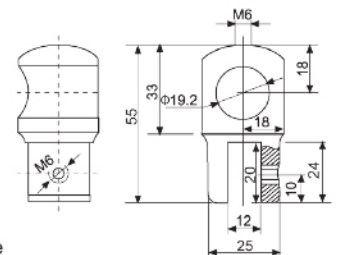

• **CKS-901**
Tube to Tube Connector

Suitable for 19mm stainless steel pipe
Material : Brass
Finish : Bright Chrome Plated (CP)

• **CKS-902**
Three Point Connector 90°

Suitable for 19mm stainless steel pipe
Material : Brass
Finish : Bright Chrome Plated (CP)

• **CKS-903**
Wall Connector 45°

Suitable for 19mm stainless steel pipe
Material : Brass
Finish : Bright Chrome Plated (CP)

• **CKS-907**
Wall Connector

Suitable for 19mm stainless steel pipe
Material : Brass
Finish : Bright Chrome Plated (CP)

• **CKS-914**
Immediate Connector

Suitable for 19mm stainless steel pipe
Fit for glass thickness 8-12mm
Material : Brass
Finish : Bright Chrome Plated (CP)

• **CKS-914A**
End Connector

Suitable for 19mm stainless steel pipe
Fit for glass thickness 8-12mm
Material : Brass
Finish : Bright Chrome Plated (CP)

• **CKS-915**
Adjustable Angular Connector

Suitable for 19mm stainless steel pipe
Material : Brass
Finish : Bright Chrome Plated (CP)

• **CKS-T19**
(1.0mm / 1.5mm)
Ø19mm stainless steel (tube)

Size : D19 x 1.0 x 3 Meters
D19 x 1.5 x 3 Meters
Material : Stainless Steel
Finish : Polished Stainless Steel