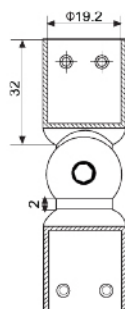

• **CKS-903**
Wall Connector 45°

Suitable for 19mm stainless steel pipe
Material : Brass
Finish : Bright Chrome Plated (CP)

• **CKS-907**
Wall Connector

Suitable for 19mm stainless steel pipe
Material : Brass
Finish : Bright Chrome Plated (CP)

• **CKS-914**
Immediate Connector

Suitable for 19mm stainless steel pipe
Fit for glass thickness 8-12mm
Material : Brass
Finish : Bright Chrome Plated (CP)

• **CKS-914A**
End Connector

Suitable for 19mm stainless steel pipe
Fit for glass thickness 8-12mm
Material : Brass
Finish : Bright Chrome Plated (CP)

• **CKS-915**
Adjustable Angular Connector

Suitable for 19mm stainless steel pipe
Material : Brass
Finish : Bright Chrome Plated (CP)

• **CKS-T19**
(1.0mm / 1.5mm)
Ø19mm stainless steel (tube)

Size : D19 x 1.0 x 3 Meters
D19 x 1.5 x 3 Meters
Material : Stainless Steel
Finish : Polished Stainless Steel