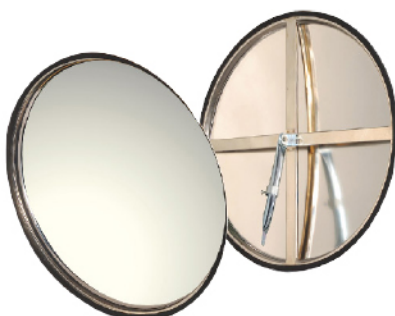

- **Makita Cordless Cutter**

- **Hand Polisher**

- **Silicone Gun**

- **4" HG Flap Disc**  
\* GRIT.80 \* GRIT.120  
(10 pcs / Box)

- **4" HG PVA Wheel**  
\* GRIT.220 \* GRIT.400  
(10 pcs / Box)

- **4" HG Diamond Cutting Wheel**

- **Makita Diamond Wheel**  
D80 x 0.8 x 15mm

- **Convex Mirror (Indoor)**  
(Stainless Steel)  
\* Diameter 490mm  
\* Diameter 600mm

- **Convex Mirror (Outdoor)**  
(Stainless Steel)  
\* Diameter 320mm  
\* Diameter 490mm  
\* Diameter 600mm  
\* Diameter 800mm  
\* Diameter 1000mm