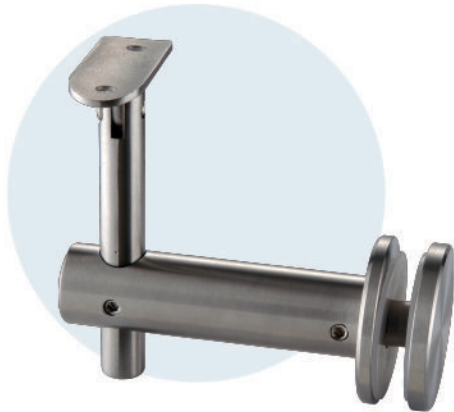

• **CKS-1805**

Material : Solid Stainless Steel
Finish : Satin Stainless Steel (SSS)
Fit for glass thickness : 10-15mm

• **CKS-1810**

Material : Solid Stainless Steel
Finish : Satin Stainless Steel (SSS)
Fit for glass thickness : 10-15mm

• **CKS-1802**

Material : Solid Stainless Steel
Finish : Satin Stainless Steel (SSS)
Fit for glass thickness : 10-15mm

• **CKS-1814**

Material : Solid Stainless Steel
Finish : Satin Stainless Steel (SSS)
Fit for glass thickness : 10-15mm