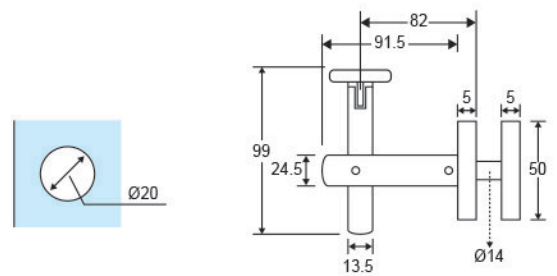

• **CKS-1805**

Material : Solid Stainless Steel
Finish : Satin Stainless Steel (SSS)
Fit for glass thickness : 10-15mm

• **CKS-1810**

Material : Solid Stainless Steel
Finish : Satin Stainless Steel (SSS)
Fit for glass thickness : 10-15mm

• **CKS-1802**

Material : Solid Stainless Steel
Finish : Satin Stainless Steel (SSS)
Fit for glass thickness : 10-15mm

• **CKS-1814**

Material : Solid Stainless Steel
Finish : Satin Stainless Steel (SSS)
Fit for glass thickness : 10-15mm