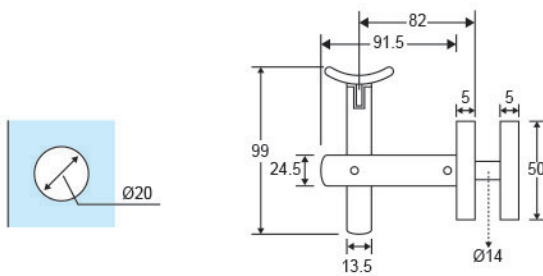

• **CKS-1805**

Material : Solid Stainless Steel
Finish : Satin Stainless Steel (SSS)
Fit for glass thickness : 10-15mm

• **CKS-1810**

Material : Solid Stainless Steel
Finish : Satin Stainless Steel (SSS)
Fit for glass thickness : 10-15mm

• **CKS-1802**

Material : Solid Stainless Steel
Finish : Satin Stainless Steel (SSS)
Fit for glass thickness : 10-15mm

• **CKS-1814**

Material : Solid Stainless Steel
Finish : Satin Stainless Steel (SSS)
Fit for glass thickness : 10-15mm