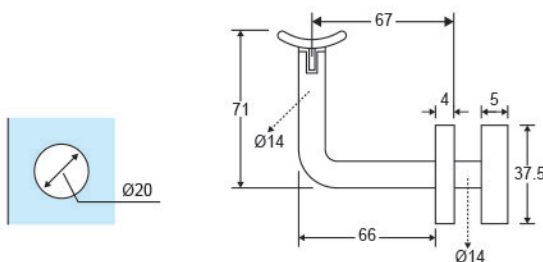

• **CKS-1805**

Material : Solid Stainless Steel
Finish : Satin Stainless Steel (SSS)
Fit for glass thickness : 10-15mm

• **CKS-1810**

Material : Solid Stainless Steel
Finish : Satin Stainless Steel (SSS)
Fit for glass thickness : 10-15mm

• **CKS-1802**

Material : Solid Stainless Steel
Finish : Satin Stainless Steel (SSS)
Fit for glass thickness : 10-15mm

• **CKS-1814**

Material : Solid Stainless Steel
Finish : Satin Stainless Steel (SSS)
Fit for glass thickness : 10-15mm