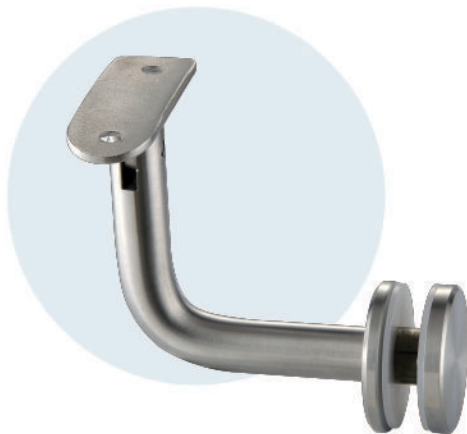

• **CKS-1805**

Material : Solid Stainless Steel
Finish : Satin Stainless Steel (SSS)
Fit for glass thickness : 10-15mm

• **CKS-1810**

Material : Solid Stainless Steel
Finish : Satin Stainless Steel (SSS)
Fit for glass thickness : 10-15mm

• **CKS-1802**

Material : Solid Stainless Steel
Finish : Satin Stainless Steel (SSS)
Fit for glass thickness : 10-15mm

• **CKS-1814**

Material : Solid Stainless Steel
Finish : Satin Stainless Steel (SSS)
Fit for glass thickness : 10-15mm