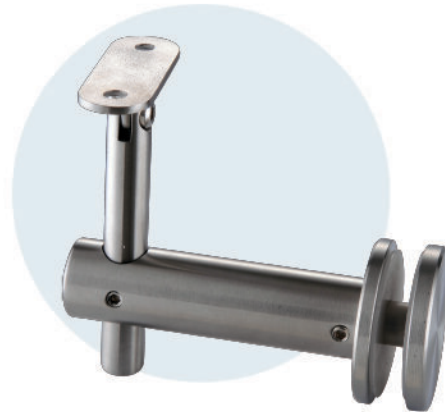

• **CKS-1805**

Material : Solid Stainless Steel
Finish : Satin Stainless Steel (SSS)
Fit for glass thickness : 10-15mm

• **CKS-1810**

Material : Solid Stainless Steel
Finish : Satin Stainless Steel (SSS)
Fit for glass thickness : 10-15mm

• **CKS-1802**

Material : Solid Stainless Steel
Finish : Satin Stainless Steel (SSS)
Fit for glass thickness : 10-15mm

• **CKS-1814**

Material : Solid Stainless Steel
Finish : Satin Stainless Steel (SSS)
Fit for glass thickness : 10-15mm