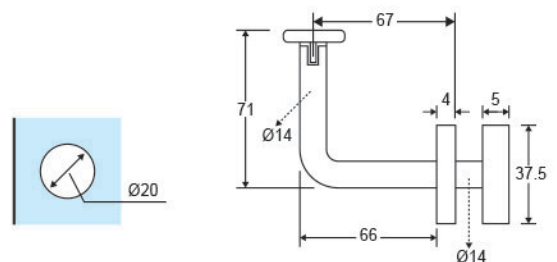

• **CKS-1805**

Material : Solid Stainless Steel
Finish : Satin Stainless Steel (SSS)
Fit for glass thickness : 10-15mm

• **CKS-1810**

Material : Solid Stainless Steel
Finish : Satin Stainless Steel (SSS)
Fit for glass thickness : 10-15mm

• **CKS-1802**

Material : Solid Stainless Steel
Finish : Satin Stainless Steel (SSS)
Fit for glass thickness : 10-15mm

• **CKS-1814**

Material : Solid Stainless Steel
Finish : Satin Stainless Steel (SSS)
Fit for glass thickness : 10-15mm