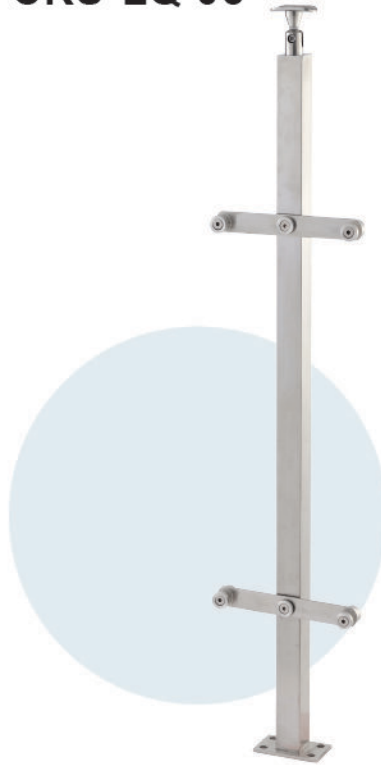

• **CKS-LQ 01**

Standard Height - 765mm

Glass thickness : 10 - 12mm

Material : Stainless Steel

Finish : Satin Stainless Steel (SSS)

• **CKS-LQ 05**

Standard Height - 1050mm

Glass thickness : 10 - 12mm

Material : Stainless Steel

Finish : Satin Stainless Steel (SSS)

• **CKS-LQ 07**

Standard Height - 1050mm

Glass thickness : 10 - 12mm

Material : Stainless Steel

Finish : Satin Stainless Steel (SSS)

• **CKS-LQ GC**

\* Glass Connector  
\* Glass hole Ø15mm

• **CKS-LQ DS 180**

\* Double Side Connector (180°)  
\* Glass hole Ø15mm

• **CKS-LQ SS**

\* Single Side Connector  
\* Glass hole Ø15mm

• **CKS-LQ DS 90**

\* Double Side Connector (90°)  
\* Glass hole Ø15mm