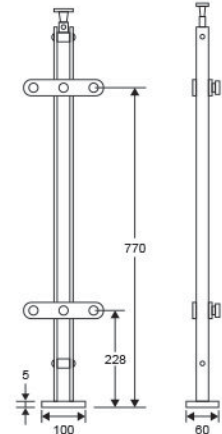

• **CKS-LQ 01**

Standard Height - 765mm

Glass thickness : 10 - 12mm

Material : Stainless Steel

Finish : Satin Stainless Steel (SSS)

• **CKS-LQ 05**

Standard Height - 1050mm

Glass thickness : 10 - 12mm

Material : Stainless Steel

Finish : Satin Stainless Steel (SSS)

• **CKS-LQ 07**

Standard Height - 1050mm

Glass thickness : 10 - 12mm

Material : Stainless Steel

Finish : Satin Stainless Steel (SSS)

• **CKS-LQ GC**

\* Glass Connector  
\* Glass hole Ø15mm

• **CKS-LQ DS 180**

\* Double Side Connector (180°)  
\* Glass hole Ø15mm

• **CKS-LQ SS**

\* Single Side Connector  
\* Glass hole Ø15mm

• **CKS-LQ DS 90**

\* Double Side Connector (90°)  
\* Glass hole Ø15mm