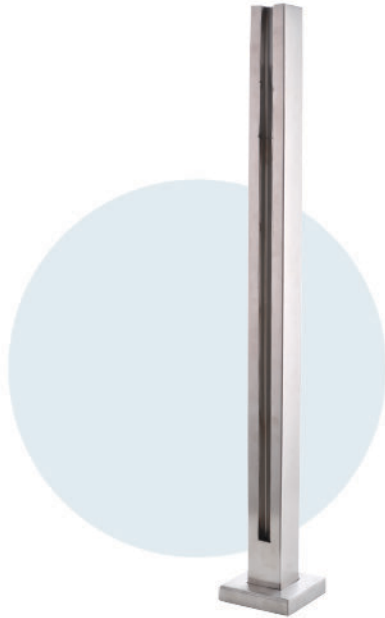

• **CKS-LQ 01**

Standard Height - 765mm

Glass thickness : 10 - 12mm

Material : Stainless Steel

Finish : Satin Stainless Steel (SSS)

• **CKS-LQ 05**

Standard Height - 1050mm

Glass thickness : 10 - 12mm

Material : Stainless Steel

Finish : Satin Stainless Steel (SSS)

• **CKS-LQ 07**

Standard Height - 1050mm

Glass thickness : 10 - 12mm

Material : Stainless Steel

Finish : Satin Stainless Steel (SSS)

• **CKS-LQ GC**

\* Glass Connector  
\* Glass hole Ø15mm

• **CKS-LQ DS 180**

\* Double Side Connector (180°)  
\* Glass hole Ø15mm

• **CKS-LQ SS**

\* Single Side Connector  
\* Glass hole Ø15mm

• **CKS-LQ DS 90**

\* Double Side Connector (90°)  
\* Glass hole Ø15mm