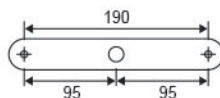

• **CKS-LQ 01**

Standard Height - 765mm

Glass thickness : 10 - 12mm

Material : Stainless Steel

Finish : Satin Stainless Steel (SSS)

• **CKS-LQ 05**

Standard Height - 1050mm

Glass thickness : 10 - 12mm

Material : Stainless Steel

Finish : Satin Stainless Steel (SSS)

• **CKS-LQ 07**

Standard Height - 1050mm

Glass thickness : 10 - 12mm

Material : Stainless Steel

Finish : Satin Stainless Steel (SSS)

• **CKS-LQ GC**

\* Glass Connector  
\* Glass hole Ø15mm

• **CKS-LQ DS 180**

\* Double Side Connector (180°)  
\* Glass hole Ø15mm

• **CKS-LQ SS**

\* Single Side Connector  
\* Glass hole Ø15mm

• **CKS-LQ DS 90**

\* Double Side Connector (90°)  
\* Glass hole Ø15mm