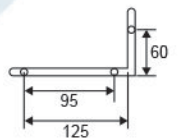

• **CKS-LQ 01**

Standard Height - 765mm

Glass thickness : 10 - 12mm

Material : Stainless Steel

Finish : Satin Stainless Steel (SSS)

• **CKS-LQ 05**

Standard Height - 1050mm

Glass thickness : 10 - 12mm

Material : Stainless Steel

Finish : Satin Stainless Steel (SSS)

• **CKS-LQ 07**

Standard Height - 1050mm

Glass thickness : 10 - 12mm

Material : Stainless Steel

Finish : Satin Stainless Steel (SSS)

• **CKS-LQ GC**

\* Glass Connector  
\* Glass hole Ø15mm

• **CKS-LQ DS 180**

\* Double Side Connector (180°)  
\* Glass hole Ø15mm

• **CKS-LQ SS**

\* Single Side Connector  
\* Glass hole Ø15mm

• **CKS-LQ DS 90**

\* Double Side Connector (90°)  
\* Glass hole Ø15mm