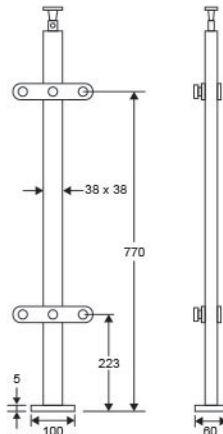

• **CKS-LQ 01**

Standard Height - 765mm

Glass thickness : 10 - 12mm

Material : Stainless Steel

Finish : Satin Stainless Steel (SSS)

• **CKS-LQ 05**

Standard Height - 1050mm

Glass thickness : 10 - 12mm

Material : Stainless Steel

Finish : Satin Stainless Steel (SSS)

• **CKS-LQ 07**

Standard Height - 1050mm

Glass thickness : 10 - 12mm

Material : Stainless Steel

Finish : Satin Stainless Steel (SSS)

• **CKS-LQ GC**

\* Glass Connector  
\* Glass hole Ø15mm

• **CKS-LQ DS 180**

\* Double Side Connector (180°)  
\* Glass hole Ø15mm

• **CKS-LQ SS**

\* Single Side Connector  
\* Glass hole Ø15mm

• **CKS-LQ DS 90**

\* Double Side Connector (90°)  
\* Glass hole Ø15mm