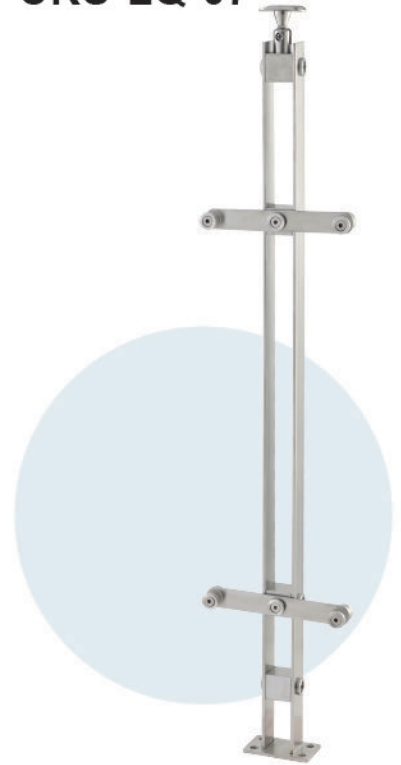

• **CKS-LQ 01**

Standard Height - 765mm

Glass thickness : 10 - 12mm

Material : Stainless Steel

Finish : Satin Stainless Steel (SSS)

• **CKS-LQ 05**

Standard Height - 1050mm

Glass thickness : 10 - 12mm

Material : Stainless Steel

Finish : Satin Stainless Steel (SSS)

• **CKS-LQ 07**

Standard Height - 1050mm

Glass thickness : 10 - 12mm

Material : Stainless Steel

Finish : Satin Stainless Steel (SSS)

• **CKS-LQ GC**

\* Glass Connector  
\* Glass hole Ø15mm

• **CKS-LQ DS 180**

\* Double Side Connector (180°)  
\* Glass hole Ø15mm

• **CKS-LQ SS**

\* Single Side Connector  
\* Glass hole Ø15mm

• **CKS-LQ DS 90**

\* Double Side Connector (90°)  
\* Glass hole Ø15mm