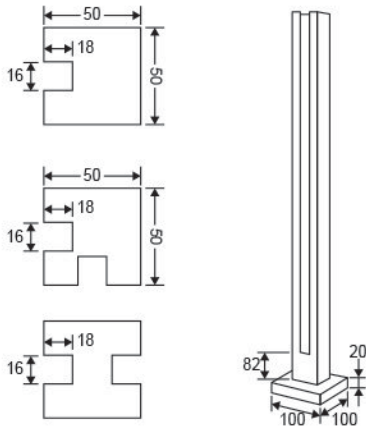

• **CKS-LQ 01**

Standard Height - 765mm

Glass thickness : 10 - 12mm

Material : Stainless Steel

Finish : Satin Stainless Steel (SSS)

• **CKS-LQ 05**

Standard Height - 1050mm

Glass thickness : 10 - 12mm

Material : Stainless Steel

Finish : Satin Stainless Steel (SSS)

• **CKS-LQ 07**

Standard Height - 1050mm

Glass thickness : 10 - 12mm

Material : Stainless Steel

Finish : Satin Stainless Steel (SSS)

• **CKS-LQ GC**

\* Glass Connector  
\* Glass hole Ø15mm

• **CKS-LQ DS 180**

\* Double Side Connector (180°)  
\* Glass hole Ø15mm

• **CKS-LQ SS**

\* Single Side Connector  
\* Glass hole Ø15mm

• **CKS-LQ DS 90**

\* Double Side Connector (90°)  
\* Glass hole Ø15mm