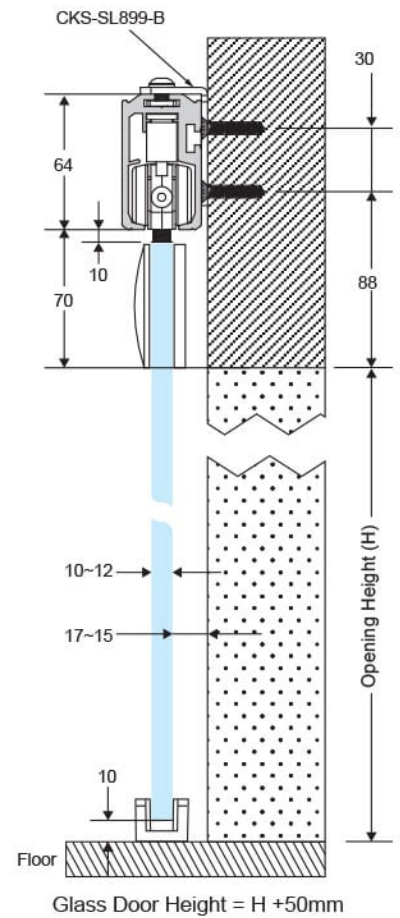

• **CKS-SL899 Soft-Close Sliding Door System**

- Max door size : 1200mm x 3300mm x 12mm
- Max door weight : 120kg
- Available : All kind of glass sliding door
- Fit for glass thickness : 10 - 12mm
- Material : Track (Aluminium) / Patch (Stainless Steel)
- Finish : Track (Hairline) / Patch (Satin Stainless Steel)

Ceiling Mounting

Glass Mounting

Wall Side Mounting

Side to Side Wall Mounting