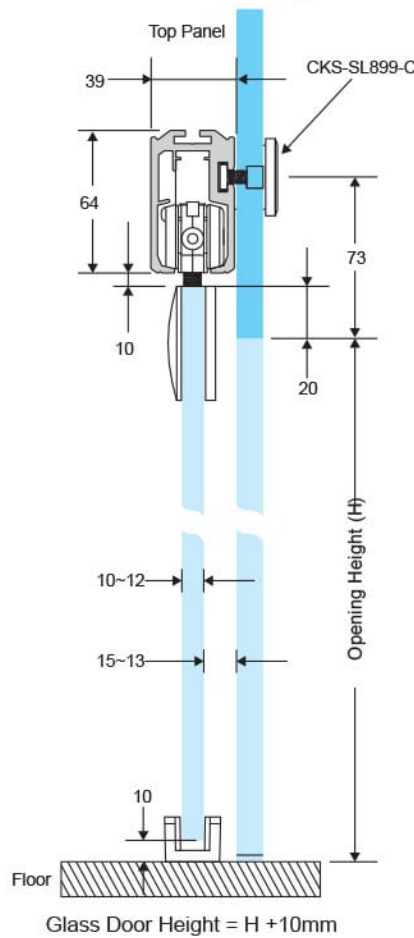

• **CKS-SL899 Soft-Close Sliding Door System**

- Max door size : 1200mm x 3300mm x 12mm
- Max door weight : 120kg
- Available : All kind of glass sliding door
- Fit for glass thickness : 10 - 12mm
- Material : Track (Aluminium) / Patch (Stainless Steel)
- Finish : Track (Hairline) / Patch (Satin Stainless Steel)

Ceiling Mounting

Glass Mounting

Wall Side Mounting

Side to Side Wall Mounting