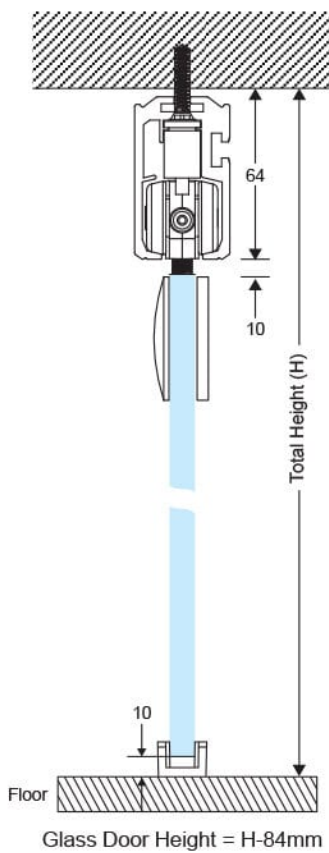

• **CKS-SL899 Soft-Close Sliding Door System**

- Max door size : 1200mm x 3300mm x 12mm
- Max door weight : 120kg
- Available : All kind of glass sliding door
- Fit for glass thickness : 10 - 12mm
- Material : Track (Aluminium) / Patch (Stainless Steel)
- Finish : Track (Hairline) / Patch (Satin Stainless Steel)

Ceiling Mounting

Glass Mounting

Wall Side Mounting

Side to Side Wall Mounting