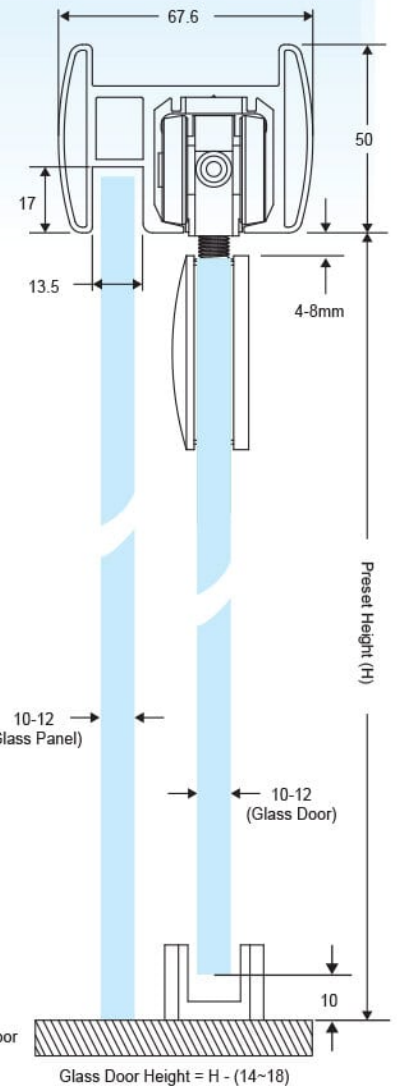

• **CKS-SL870 Sliding Door Patch**

Max door size	: 1100mm x 2440mm x 12mm
Max door weight	: 80kg
Available	: Shower glass sliding door
Fit for glass thickness	: 10 -12mm
Material	: Track (Aluminium) / Patch (Stainless Steel)
Finish	: Track (Hairline) / Patch (Satin Stainless steel)

• **CKS-SL870SP**

• **CKS-SL8701**
Aluminium sliding shower door top track
(2.0m/2.5m/3.0m)

• Stopper

• **CKS-SL870 Wall Angle**

• **CKS-SL870-90° Bracket**

• **CKS-83A-5 (Floor guide)**