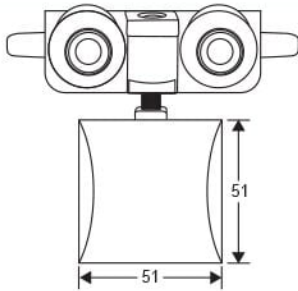

• **CKS-SL870 Sliding Door Patch**

Max door size	: 1100mm x 2440mm x 12mm
Max door weight	: 80kg
Available	: Shower glass sliding door
Fit for glass thickness	: 10 -12mm
Material	: Track (Aluminium) / Patch (Stainless Steel)
Finish	: Track (Hairline) / Patch (Satin Stainless steel)

• **CKS-SL870SP**

• **CKS-SL8701**
Aluminium sliding shower door top track
(2.0m/2.5m/3.0m)

• Stopper

• **CKS-SL870 Wall Angle**

• **CKS-SL870-90° Bracket**

• **CKS-83A-5 (Floor guide)**