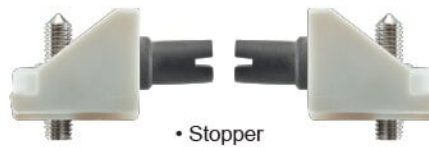

• **CKS-SL870 Sliding Door Patch**

Max door size	: 1100mm x 2440mm x 12mm
Max door weight	: 80kg
Available	: Shower glass sliding door
Fit for glass thickness	: 10 -12mm
Material	: Track (Aluminium) / Patch (Stainless Steel)
Finish	: Track (Hairline) / Patch (Satin Stainless steel)

• **CKS-SL870SP**

• **CKS-SL8701**
Aluminium sliding shower door top track
(2.0m/2.5m/3.0m)

• Stopper

• **CKS-SL870 Wall Angle**

• **CKS-SL870-90° Bracket**

• **CKS-83A-5 (Floor guide)**