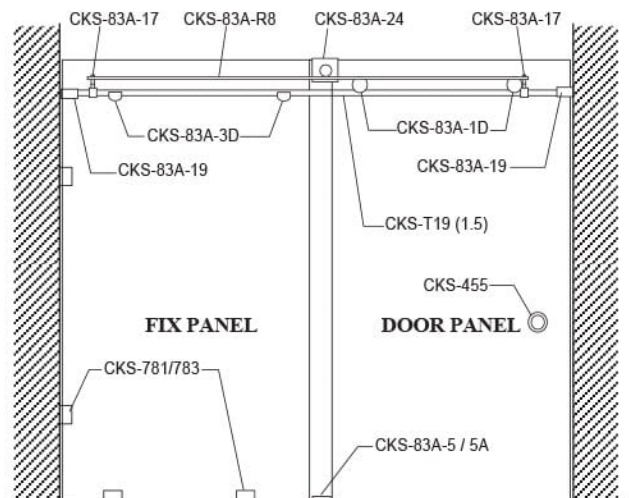

• **CKS-83A-17**  
Door stopper

Material : Stainless Steel  
Finishing : Satin Stainless Steel

• **CKS-83A-19**  
End connector for track

Material : Stainless Steel  
Finishing : Satin Stainless Steel

• **CKS-83A-24**  
Anti jump

• **CKS-T19**  
1.5mm  
Ø19mm stainless steel (tube)  
D19 x 1.5 x 3 Meters

• **CKS-83A-R8**  
Ø 8mm stainless steel (rod)  
2 / 3 Meters

- Max. Door width  
180° : 750mm (10mm Glass)  
90° : 450mm (8mm Glass)
- Max. Glass weight  
180° : 45kg / door  
90° : 38kg / 2 door