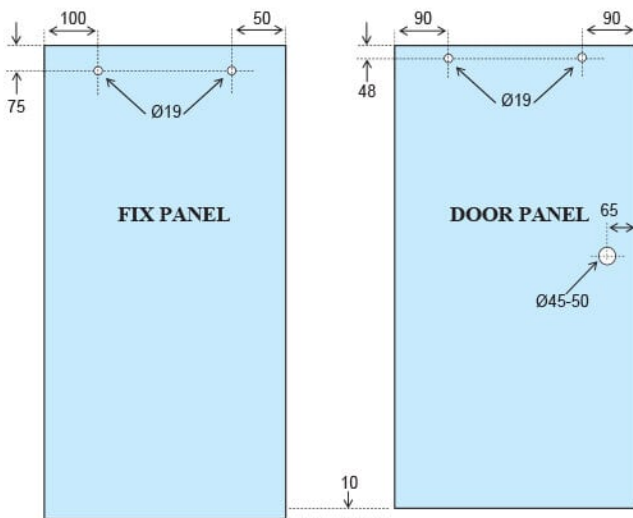

• **CKS-83A-17**  
Door stopper

Material : Stainless Steel  
Finishing : Satin Stainless Steel

• **CKS-83A-19**  
End connector for track

Material : Stainless Steel  
Finishing : Satin Stainless Steel

• **CKS-83A-24**  
Anti jump

• **CKS-T19**  
1.5mm  
Ø19mm stainless steel (tube)  
D19 x 1.5 x 3 Meters

• **CKS-83A-R8**  
Ø 8mm stainless steel (rod)  
2 / 3 Meters

- Max. Door width  
180° : 750mm (10mm Glass)  
90° : 450mm (8mm Glass)
- Max. Glass weight  
180° : 45kg / door  
90° : 38kg / 2 door