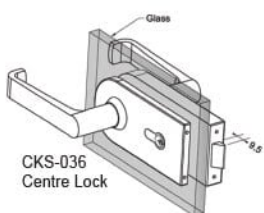

• **CKS-036**

Centre Lock (Single Action)

Centre Lock (Single Action)
Suitable for 8 - 12mm glass panels.
Finish : Satin Stainless Steel (SSS)

• **CKS-036K**

Strike Box (Single Action)

• **CKS-036P**

Keeper Plate

• **CKS-038**

Cylindrical Lock

Fit for glass thickness : 10, 12mm
Standard Cover Plate : Stainless Steel
Finish : Satin Stainless Steel (SSS)

• **CKS-038K**

Keeper

• **CKS-037**

Centre Lock

Fit for glass thickness : 10, 12mm
Standard Cover Plate : Stainless Steel
Finish : Satin Stainless Steel (SSS)