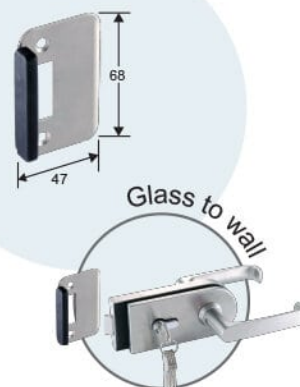

• **CKS-036**

Centre Lock (Single Action)

Centre Lock (Single Action)
Suitable for 8 - 12mm glass panels.
Finish : Satin Stainless Steel (SSS)

• **CKS-036K**

Strike Box (Single Action)

• **CKS-036P**

Keeper Plate

• **CKS-038**

Cylindrical Lock

Fit for glass thickness : 10, 12mm
Standard Cover Plate : Stainless Steel
Finish : Satin Stainless Steel (SSS)

• **CKS-038K**

Keeper

• **CKS-037**

Centre Lock

Fit for glass thickness : 10, 12mm
Standard Cover Plate : Stainless Steel
Finish : Satin Stainless Steel (SSS)