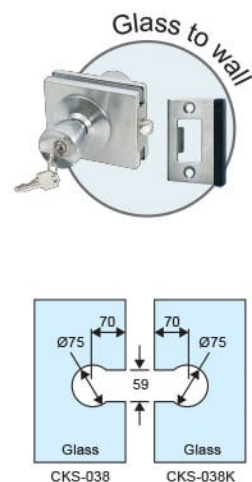

• **CKS-036**

Centre Lock (Single Action)

Centre Lock (Single Action)
Suitable for 8 - 12mm glass panels.
Finish : Satin Stainless Steel (SSS)

• **CKS-036K**

Strike Box (Single Action)

• **CKS-036P**

Keeper Plate

• **CKS-038**

Cylindrical Lock

Fit for glass thickness : 10, 12mm
Standard Cover Plate : Stainless Steel
Finish : Satin Stainless Steel (SSS)

• **CKS-038K**

Keeper

• **CKS-037**

Centre Lock

Fit for glass thickness : 10, 12mm
Standard Cover Plate : Stainless Steel
Finish : Satin Stainless Steel (SSS)

• **CKS-037K**

Strike Box