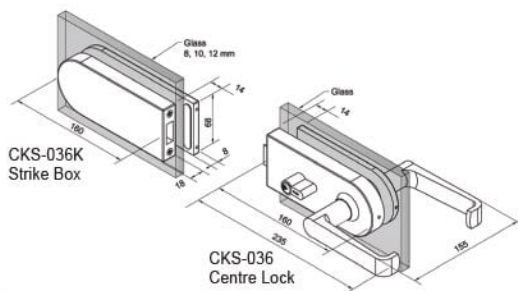

• **CKS-036**

Centre Lock (Single Action)

Centre Lock (Single Action)
Suitable for 8 - 12mm glass panels.
Finish : Satin Stainless Steel (SSS)

• **CKS-036K**

Strike Box (Single Action)

• **CKS-036P**

Keeper Plate

• **CKS-038**

Cylindrical Lock

Fit for glass thickness : 10, 12mm
Standard Cover Plate : Stainless Steel
Finish : Satin Stainless Steel (SSS)

• **CKS-038K**

Keeper

• **CKS-037**

Centre Lock

Fit for glass thickness : 10, 12mm
Standard Cover Plate : Stainless Steel
Finish : Satin Stainless Steel (SSS)