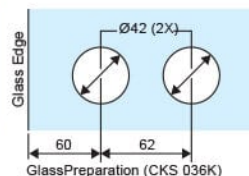

• **CKS-036**

Centre Lock (Single Action)

Centre Lock (Single Action)
Suitable for 8 - 12mm glass panels.
Finish : Satin Stainless Steel (SSS)

• **CKS-036K**

Strike Box (Single Action)

• **CKS-036P**

Keeper Plate

• **CKS-038**

Cylindrical Lock

Fit for glass thickness : 10, 12mm
Standard Cover Plate : Stainless Steel
Finish : Satin Stainless Steel (SSS)

• **CKS-038K**

Keeper

• **CKS-037**

Centre Lock

Fit for glass thickness : 10, 12mm
Standard Cover Plate : Stainless Steel
Finish : Satin Stainless Steel (SSS)