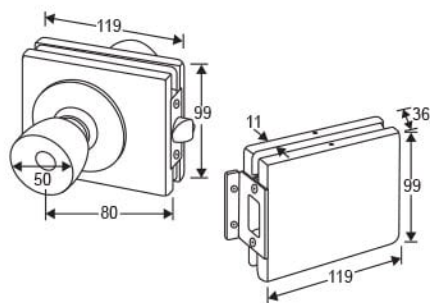

• **CKS-036**

Centre Lock (Single Action)

Centre Lock (Single Action)
Suitable for 8 - 12mm glass panels.
Finish : Satin Stainless Steel (SSS)

• **CKS-036K**

Strike Box (Single Action)

• **CKS-036P**

Keeper Plate

• **CKS-038**

Cylindrical Lock

Fit for glass thickness : 10, 12mm
Standard Cover Plate : Stainless Steel
Finish : Satin Stainless Steel (SSS)

• **CKS-038K**

Keeper

• **CKS-037**

Centre Lock

Fit for glass thickness : 10, 12mm
Standard Cover Plate : Stainless Steel
Finish : Satin Stainless Steel (SSS)