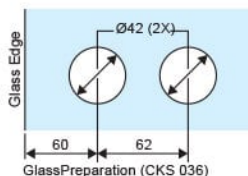

• **CKS-036**

Centre Lock (Single Action)

Centre Lock (Single Action)
Suitable for 8 - 12mm glass panels.
Finish : Satin Stainless Steel (SSS)

• **CKS-036K**

Strike Box (Single Action)

• **CKS-036P**

Keeper Plate

• **CKS-038**

Cylindrical Lock

Fit for glass thickness : 10, 12mm
Standard Cover Plate : Stainless Steel
Finish : Satin Stainless Steel (SSS)

• **CKS-038K**

Keeper

• **CKS-037**

Centre Lock

Fit for glass thickness : 10, 12mm
Standard Cover Plate : Stainless Steel
Finish : Satin Stainless Steel (SSS)