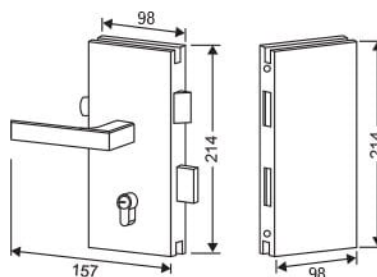

• **CKS-036**

Centre Lock (Single Action)

Centre Lock (Single Action)
Suitable for 8 - 12mm glass panels.
Finish : Satin Stainless Steel (SSS)

• **CKS-036K**

Strike Box (Single Action)

• **CKS-036P**

Keeper Plate

• **CKS-038**

Cylindrical Lock

Fit for glass thickness : 10, 12mm
Standard Cover Plate : Stainless Steel
Finish : Satin Stainless Steel (SSS)

• **CKS-038K**

Keeper

• **CKS-037**

Centre Lock

Fit for glass thickness : 10, 12mm
Standard Cover Plate : Stainless Steel
Finish : Satin Stainless Steel (SSS)