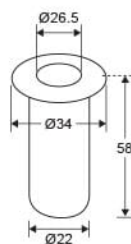

• **CKS-658-DC**
Dust Collector