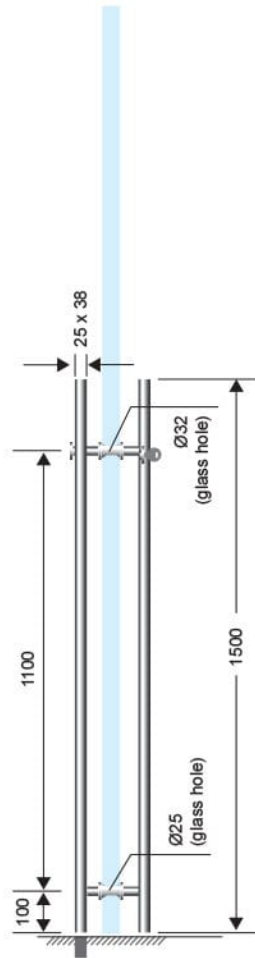

• **CKS-648**

Fit for glass thickness : 8mm - 15mm
Material : Stainless Steel
Finish : Satin Stainless Steel (SSS)

• **CKS-658**

Fit for glass thickness : 8mm - 15mm
Material : Stainless Steel
Finish : Satin Stainless Steel (SSS)

• **CKS-658-DC**
Dust Collector

• **CKS-658-C**
Cylinder