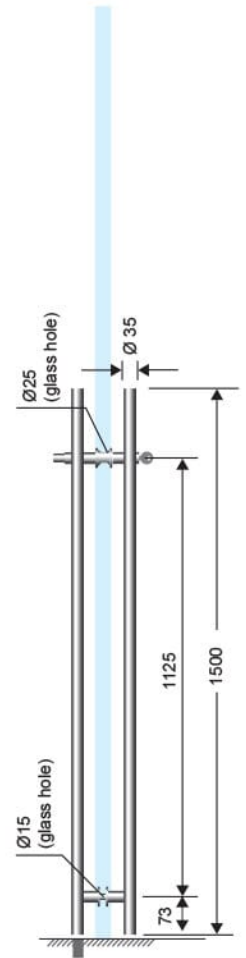

• **CKS-648**

Fit for glass thickness : 8mm - 15mm
Material : Stainless Steel
Finish : Satin Stainless Steel (SSS)

• **CKS-658**

Fit for glass thickness : 8mm - 15mm
Material : Stainless Steel
Finish : Satin Stainless Steel (SSS)

• **CKS-658-DC**
Dust Collector

• **CKS-658-C**
Cylinder