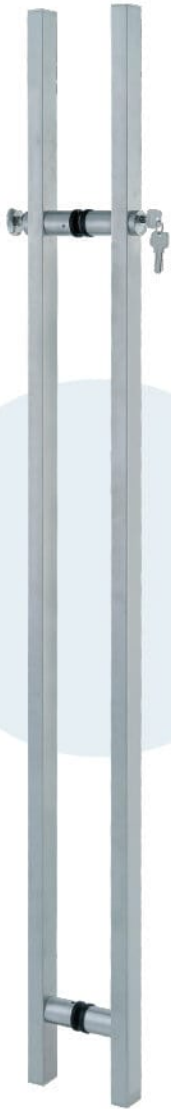

• **CKS-648**

Fit for glass thickness : 8mm - 15mm
Material : Stainless Steel
Finish : Satin Stainless Steel (SSS)

• **CKS-658**

Fit for glass thickness : 8mm - 15mm
Material : Stainless Steel
Finish : Satin Stainless Steel (SSS)

• **CKS-658-DC**
Dust Collector

• **CKS-658-C**
Cylinder