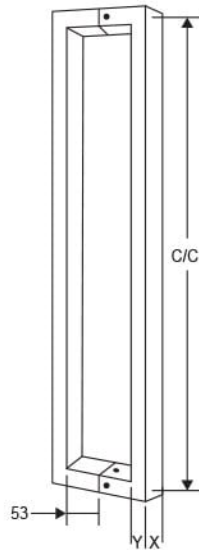

• **CKS-642**

Color Option :
Matt Black ●

Fit for glass thickness : 8mm - 15mm
Material : Stainless Steel
Finish : Satin Stainless Steel (SSS)
Glass hole : Ø 15mm

X / Y	38 / 25	38 / 25	38 / 25	38 / 25	38 / 25
C/C	600mm	900mm	1200mm	1500mm	1800mm

• **CKS-643**

Color Option :
Matt Black ●

Fit for glass thickness : 8mm - 15mm
Material : Stainless Steel
Finish : Satin Stainless Steel (SSS)
Glass hole : Ø 15mm

X / Y	25 / 38	25 / 38	25 / 38	25 / 38	25 / 38
C/C	600mm	900mm	1200mm	1500mm	1800mm

• **CKS-647**

Fit for glass thickness : 8mm - 15mm
Material : Stainless Steel
Finish : Satin Stainless Steel (SSS)
Glass hole : Ø 15mm

X/Y	30 / 30	30 / 30	30 / 30	30 / 30
C/C	600mm	900mm	1200mm	1500mm

• **CKS-601**

Push & Pull Handle

Material : Stainless Steel
Finish : Satin Stainless Steel (SSS)

• **CKS-600PH**

Pull Handle (PSS)

Fit for glass thickness : 10, 12mm
Material : Stainless Steel
Finish : Polished Stainless Steel (PSS)