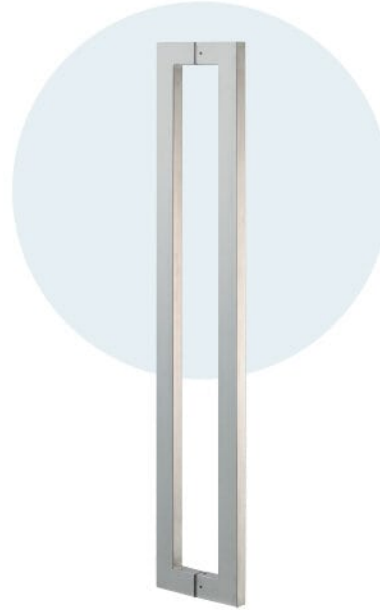

• **CKS-642**

Color Option :
Matt Black ●

Fit for glass thickness : 8mm - 15mm
Material : Stainless Steel
Finish : Satin Stainless Steel (SSS)
Glass hole : Ø 15mm

X / Y	38 / 25	38 / 25	38 / 25	38 / 25	38 / 25
C/C	600mm	900mm	1200mm	1500mm	1800mm

• **CKS-643**

Color Option :
Matt Black ●

Fit for glass thickness : 8mm - 15mm
Material : Stainless Steel
Finish : Satin Stainless Steel (SSS)
Glass hole : Ø 15mm

X / Y	25 / 38	25 / 38	25 / 38	25 / 38	25 / 38
C/C	600mm	900mm	1200mm	1500mm	1800mm

• **CKS-647**

Fit for glass thickness : 8mm - 15mm
Material : Stainless Steel
Finish : Satin Stainless Steel (SSS)
Glass hole : Ø 15mm

X/Y	30 / 30	30 / 30	30 / 30	30 / 30
C/C	600mm	900mm	1200mm	1500mm

• **CKS-601**

Push & Pull Handle

Material : Stainless Steel
Finish : Satin Stainless Steel (SSS)

• **CKS-600PH**

Pull Handle (PSS)

Fit for glass thickness : 10, 12mm
Material : Stainless Steel
Finish : Polished Stainless Steel (PSS)