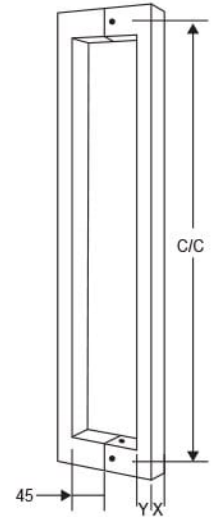

• **CKS-642**

Color Option :
Matt Black ●

Fit for glass thickness : 8mm - 15mm
Material : Stainless Steel
Finish : Satin Stainless Steel (SSS)
Glass hole : Ø 15mm

X / Y	38 / 25	38 / 25	38 / 25	38 / 25	38 / 25
C/C	600mm	900mm	1200mm	1500mm	1800mm

• **CKS-643**

Color Option :
Matt Black ●

Fit for glass thickness : 8mm - 15mm
Material : Stainless Steel
Finish : Satin Stainless Steel (SSS)
Glass hole : Ø 15mm

X / Y	25 / 38	25 / 38	25 / 38	25 / 38	25 / 38
C/C	600mm	900mm	1200mm	1500mm	1800mm

• **CKS-647**

Fit for glass thickness : 8mm - 15mm
Material : Stainless Steel
Finish : Satin Stainless Steel (SSS)
Glass hole : Ø 15mm

X/Y	30 / 30	30 / 30	30 / 30	30 / 30
C/C	600mm	900mm	1200mm	1500mm

• **CKS-601**

Push & Pull Handle

Material : Stainless Steel
Finish : Satin Stainless Steel (SSS)

• **CKS-600PH**

Pull Handle (PSS)

Fit for glass thickness : 10, 12mm
Material : Stainless Steel
Finish : Polished Stainless Steel (PSS)