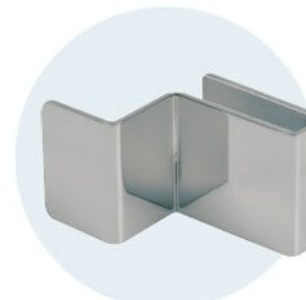

• **CKS-642**

Color Option :
Matt Black ●

Fit for glass thickness : 8mm - 15mm
Material : Stainless Steel
Finish : Satin Stainless Steel (SSS)
Glass hole : Ø 15mm

X / Y	38 / 25	38 / 25	38 / 25	38 / 25	38 / 25
C/C	600mm	900mm	1200mm	1500mm	1800mm

• **CKS-643**

Color Option :
Matt Black ●

Fit for glass thickness : 8mm - 15mm
Material : Stainless Steel
Finish : Satin Stainless Steel (SSS)
Glass hole : Ø 15mm

X / Y	25 / 38	25 / 38	25 / 38	25 / 38	25 / 38
C/C	600mm	900mm	1200mm	1500mm	1800mm

• **CKS-647**

Fit for glass thickness : 8mm - 15mm
Material : Stainless Steel
Finish : Satin Stainless Steel (SSS)
Glass hole : Ø 15mm

X/Y	30 / 30	30 / 30	30 / 30	30 / 30
C/C	600mm	900mm	1200mm	1500mm

• **CKS-601**

Push & Pull Handle

Material : Stainless Steel
Finish : Satin Stainless Steel (SSS)

• **CKS-600PH**

Pull Handle (PSS)

Fit for glass thickness : 10, 12mm
Material : Stainless Steel
Finish : Polished Stainless Steel (PSS)