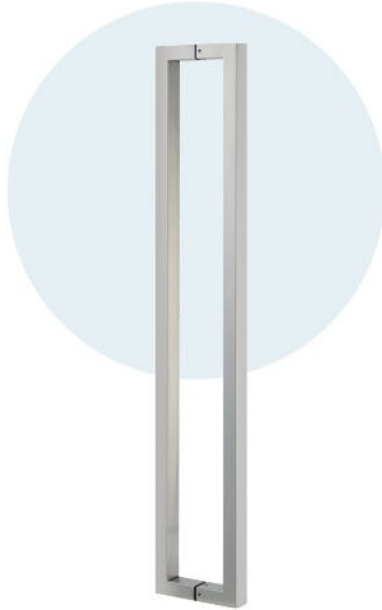

• **CKS-642**

Color Option :
Matt Black ●

Fit for glass thickness : 8mm - 15mm
Material : Stainless Steel
Finish : Satin Stainless Steel (SSS)
Glass hole : Ø 15mm

X / Y	38 / 25	38 / 25	38 / 25	38 / 25	38 / 25
C/C	600mm	900mm	1200mm	1500mm	1800mm

• **CKS-643**

Color Option :
Matt Black ●

Fit for glass thickness : 8mm - 15mm
Material : Stainless Steel
Finish : Satin Stainless Steel (SSS)
Glass hole : Ø 15mm

X / Y	25 / 38	25 / 38	25 / 38	25 / 38	25 / 38
C/C	600mm	900mm	1200mm	1500mm	1800mm

• **CKS-647**

Fit for glass thickness : 8mm - 15mm
Material : Stainless Steel
Finish : Satin Stainless Steel (SSS)
Glass hole : Ø 15mm

X/Y	30 / 30	30 / 30	30 / 30	30 / 30
C/C	600mm	900mm	1200mm	1500mm

• **CKS-601**

Push & Pull Handle

Material : Stainless Steel
Finish : Satin Stainless Steel (SSS)

• **CKS-600PH**

Pull Handle (PSS)

Fit for glass thickness : 10, 12mm
Material : Stainless Steel
Finish : Polished Stainless Steel (PSS)