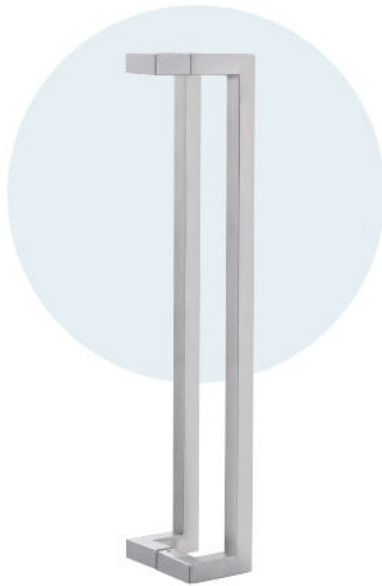

• **CKS-642**

Color Option :
Matt Black ●

Fit for glass thickness : 8mm - 15mm
Material : Stainless Steel
Finish : Satin Stainless Steel (SSS)
Glass hole : Ø 15mm

X / Y	38 / 25	38 / 25	38 / 25	38 / 25	38 / 25
C/C	600mm	900mm	1200mm	1500mm	1800mm

• **CKS-643**

Color Option :
Matt Black ●

Fit for glass thickness : 8mm - 15mm
Material : Stainless Steel
Finish : Satin Stainless Steel (SSS)
Glass hole : Ø 15mm

X / Y	25 / 38	25 / 38	25 / 38	25 / 38	25 / 38
C/C	600mm	900mm	1200mm	1500mm	1800mm

• **CKS-647**

Fit for glass thickness : 8mm - 15mm
Material : Stainless Steel
Finish : Satin Stainless Steel (SSS)
Glass hole : Ø 15mm

X/Y	30 / 30	30 / 30	30 / 30	30 / 30
C/C	600mm	900mm	1200mm	1500mm

• **CKS-601**

Push & Pull Handle

Material : Stainless Steel
Finish : Satin Stainless Steel (SSS)

• **CKS-600PH**

Pull Handle (PSS)

Fit for glass thickness : 10, 12mm
Material : Stainless Steel
Finish : Polished Stainless Steel (PSS)