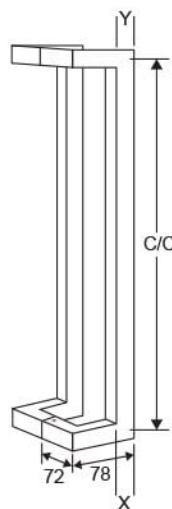

• **CKS-642**

Color Option :
Matt Black ●

Fit for glass thickness : 8mm - 15mm
Material : Stainless Steel
Finish : Satin Stainless Steel (SSS)
Glass hole : Ø 15mm

X / Y	38 / 25	38 / 25	38 / 25	38 / 25	38 / 25
C/C	600mm	900mm	1200mm	1500mm	1800mm

• **CKS-643**

Color Option :
Matt Black ●

Fit for glass thickness : 8mm - 15mm
Material : Stainless Steel
Finish : Satin Stainless Steel (SSS)
Glass hole : Ø 15mm

X / Y	25 / 38	25 / 38	25 / 38	25 / 38	25 / 38
C/C	600mm	900mm	1200mm	1500mm	1800mm

• **CKS-647**

Fit for glass thickness : 8mm - 15mm
Material : Stainless Steel
Finish : Satin Stainless Steel (SSS)
Glass hole : Ø 15mm

X/Y	30 / 30	30 / 30	30 / 30	30 / 30
C/C	600mm	900mm	1200mm	1500mm

• **CKS-601**

Push & Pull Handle

Material : Stainless Steel
Finish : Satin Stainless Steel (SSS)

• **CKS-600PH**

Pull Handle (PSS)

Fit for glass thickness : 10, 12mm
Material : Stainless Steel
Finish : Polished Stainless Steel (PSS)