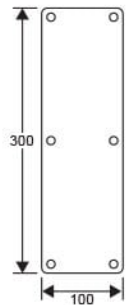

• **CKS-647**

Fit for glass thickness : 8mm - 15mm
Material : Stainless Steel
Finish : Satin Stainless Steel (SSS)
Glass hole : Ø 15mm

X/Y	30 / 30	30 / 30	30 / 30	30 / 30
C/C	600mm	900mm	1200mm	1500mm

• **CKS-601**

Push & Pull Handle

Material : Stainless Steel
Finish : Satin Stainless Steel (SSS)

• **CKS-600PH**

Pull Handle (PSS)

Fit for glass thickness : 10, 12mm
Material : Stainless Steel
Finish : Polished Stainless Steel (PSS)