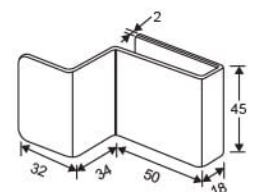

• **CKS-647**

Fit for glass thickness : 8mm - 15mm
Material : Stainless Steel
Finish : Satin Stainless Steel (SSS)
Glass hole : Ø 15mm

X/Y	30 / 30	30 / 30	30 / 30	30 / 30
C/C	600mm	900mm	1200mm	1500mm

• **CKS-601**

Push & Pull Handle

Material : Stainless Steel
Finish : Satin Stainless Steel (SSS)

• **CKS-600PH**

Pull Handle (PSS)

Fit for glass thickness : 10, 12mm
Material : Stainless Steel
Finish : Polished Stainless Steel (PSS)