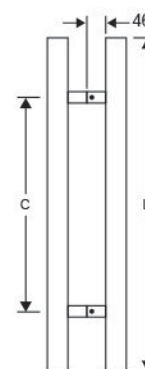

• **CKS-633**

Fit for glass thickness : 8mm - 15mm
Material : Stainless Steel
Finish : Polished Stainless Steel (PSS)
Glass hole : Ø 15mm

ITEM	D	C	L
1. Ø 32mm x 275mm x 600mm	32mm	275mm	600mm
2. Ø 38mm x 600mm x 900mm	38mm	600mm	900mm
3. Ø 38mm x 900mm x 1200mm	38mm	900mm	1200mm
4. Ø 38mm x 1200mm x 1500mm	38mm	1200mm	1500mm
5. Ø 38mm x 1200mm x 1800mm	38mm	1200mm	1800mm
6. Ø 50mm x 1200mm x 1800mm	50mm	1200mm	1800mm

• **CKS-635**

Fit for glass thickness : 8mm - 15mm
Material : Stainless Steel
Finish : Satin Stainless Steel (SSS)
Glass hole : Ø 15mm

ITEM	D	C	L
1. Ø 32mm x 425mm x 600mm	32mm	425mm	600mm

• **CKS-636**

Fit for glass thickness : 8mm - 15mm
Material : Stainless Steel
Finish : Polished Stainless Steel (PSS)
Glass hole : Ø 15mm

ITEM	D	C	L
1. Ø 32 x C x 1000	32mm	adjustable	1000mm

• **CKS-644**

Fit for glass thickness : 8mm - 15mm
Material : Stainless Steel
Finish : Satin Stainless Steel (SSS)
Glass hole : Ø 15mm

ITEM	X	Y	C	L
1. 38/25 x 400 x 600	38	25	400	600
2. 38/25 x 600 x 900	38	25	600	900
3. 38/25 x 900 x 1200	38	25	900	1200
4. 38/25 x 1200 x 1500	38	25	1200	1500