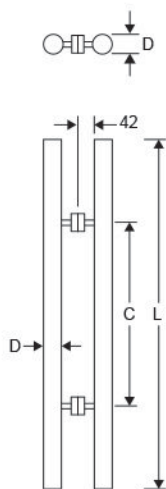

• **CKS-633**

Fit for glass thickness : 8mm - 15mm
Material : Stainless Steel
Finish : Polished Stainless Steel (PSS)
Glass hole : Ø 15mm

ITEM	D	C	L
1. Ø 32mm x 275mm x 600mm	32mm	275mm	600mm
2. Ø 38mm x 600mm x 900mm	38mm	600mm	900mm
3. Ø 38mm x 900mm x 1200mm	38mm	900mm	1200mm
4. Ø 38mm x 1200mm x 1500mm	38mm	1200mm	1500mm
5. Ø 38mm x 1200mm x 1800mm	38mm	1200mm	1800mm
6. Ø 50mm x 1200mm x 1800mm	50mm	1200mm	1800mm

• **CKS-635**

Fit for glass thickness : 8mm - 15mm
Material : Stainless Steel
Finish : Satin Stainless Steel (SSS)
Glass hole : Ø 15mm

ITEM	D	C	L
1. Ø 32mm x 425mm x 600mm	32mm	425mm	600mm

• **CKS-636**

Fit for glass thickness : 8mm - 15mm
Material : Stainless Steel
Finish : Polished Stainless Steel (PSS)
Glass hole : Ø 15mm

ITEM	D	C	L
1. Ø 32 x C x 1000	32mm	adjustable	1000mm

• **CKS-644**

Fit for glass thickness : 8mm - 15mm
Material : Stainless Steel
Finish : Satin Stainless Steel (SSS)
Glass hole : Ø 15mm

ITEM	X	Y	C	L
1. 38/25 x 400 x 600	38	25	400	600
2. 38/25 x 600 x 900	38	25	600	900
3. 38/25 x 900 x 1200	38	25	900	1200
4. 38/25 x 1200 x 1500	38	25	1200	1500