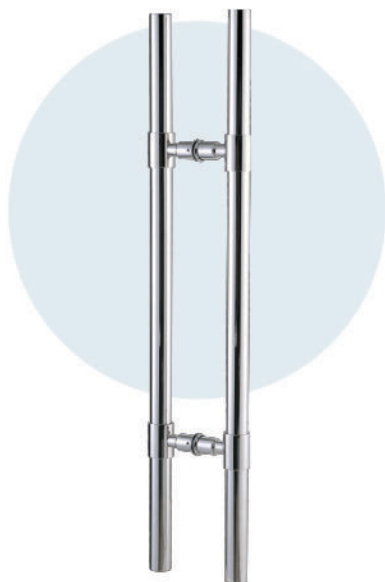

• **CKS-633**

Fit for glass thickness : 8mm - 15mm
Material : Stainless Steel
Finish : Polished Stainless Steel (PSS)
Glass hole : Ø 15mm

ITEM	D	C	L
1. Ø 32mm x 275mm x 600mm	32mm	275mm	600mm
2. Ø 38mm x 600mm x 900mm	38mm	600mm	900mm
3. Ø 38mm x 900mm x 1200mm	38mm	900mm	1200mm
4. Ø 38mm x 1200mm x 1500mm	38mm	1200mm	1500mm
5. Ø 38mm x 1200mm x 1800mm	38mm	1200mm	1800mm
6. Ø 50mm x 1200mm x 1800mm	50mm	1200mm	1800mm

• **CKS-635**

Fit for glass thickness : 8mm - 15mm
Material : Stainless Steel
Finish : Satin Stainless Steel (SSS)
Glass hole : Ø 15mm

ITEM	D	C	L
1. Ø 32mm x 425mm x 600mm	32mm	425mm	600mm

• **CKS-636**

Fit for glass thickness : 8mm - 15mm
Material : Stainless Steel
Finish : Polished Stainless Steel (PSS)
Glass hole : Ø 15mm

ITEM	D	C	L
1. Ø 32 x C x 1000	32mm	adjustable	1000mm

• **CKS-644**

Fit for glass thickness : 8mm - 15mm
Material : Stainless Steel
Finish : Satin Stainless Steel (SSS)
Glass hole : Ø 15mm

ITEM	X	Y	C	L
1. 38/25 x 400 x 600	38	25	400	600
2. 38/25 x 600 x 900	38	25	600	900
3. 38/25 x 900 x 1200	38	25	900	1200
4. 38/25 x 1200 x 1500	38	25	1200	1500