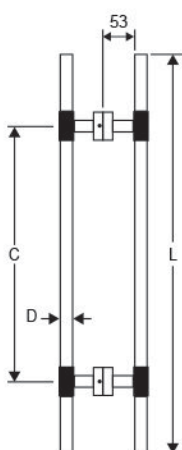

• **CKS-633**

Fit for glass thickness : 8mm - 15mm
Material : Stainless Steel
Finish : Polished Stainless Steel (PSS)
Glass hole : Ø 15mm

ITEM	D	C	L
1. Ø 32mm x 275mm x 600mm	32mm	275mm	600mm
2. Ø 38mm x 600mm x 900mm	38mm	600mm	900mm
3. Ø 38mm x 900mm x 1200mm	38mm	900mm	1200mm
4. Ø 38mm x 1200mm x 1500mm	38mm	1200mm	1500mm
5. Ø 38mm x 1200mm x 1800mm	38mm	1200mm	1800mm
6. Ø 50mm x 1200mm x 1800mm	50mm	1200mm	1800mm

• **CKS-635**

Fit for glass thickness : 8mm - 15mm
Material : Stainless Steel
Finish : Satin Stainless Steel (SSS)
Glass hole : Ø 15mm

ITEM	D	C	L
1. Ø 32mm x 425mm x 600mm	32mm	425mm	600mm

• **CKS-636**

Fit for glass thickness : 8mm - 15mm
Material : Stainless Steel
Finish : Polished Stainless Steel (PSS)
Glass hole : Ø 15mm

ITEM	D	C	L
1. Ø 32 x C x 1000	32mm	adjustable	1000mm

• **CKS-644**

Fit for glass thickness : 8mm - 15mm
Material : Stainless Steel
Finish : Satin Stainless Steel (SSS)
Glass hole : Ø 15mm

ITEM	X	Y	C	L
1. 38/25 x 400 x 600	38	25	400	600
2. 38/25 x 600 x 900	38	25	600	900
3. 38/25 x 900 x 1200	38	25	900	1200
4. 38/25 x 1200 x 1500	38	25	1200	1500