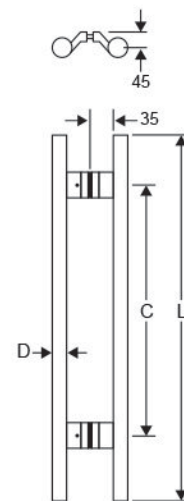

• **CKS-633**

Fit for glass thickness : 8mm - 15mm
Material : Stainless Steel
Finish : Polished Stainless Steel (PSS)
Glass hole : Ø 15mm

ITEM	D	C	L
1. Ø 32mm x 275mm x 600mm	32mm	275mm	600mm
2. Ø 38mm x 600mm x 900mm	38mm	600mm	900mm
3. Ø 38mm x 900mm x 1200mm	38mm	900mm	1200mm
4. Ø 38mm x 1200mm x 1500mm	38mm	1200mm	1500mm
5. Ø 38mm x 1200mm x 1800mm	38mm	1200mm	1800mm
6. Ø 50mm x 1200mm x 1800mm	50mm	1200mm	1800mm

• **CKS-635**

Fit for glass thickness : 8mm - 15mm
Material : Stainless Steel
Finish : Satin Stainless Steel (SSS)
Glass hole : Ø 15mm

ITEM	D	C	L
1. Ø 32mm x 425mm x 600mm	32mm	425mm	600mm

• **CKS-636**

Fit for glass thickness : 8mm - 15mm
Material : Stainless Steel
Finish : Polished Stainless Steel (PSS)
Glass hole : Ø 15mm

ITEM	D	C	L
1. Ø 32 x C x 1000	32mm	adjustable	1000mm

• **CKS-644**

Fit for glass thickness : 8mm - 15mm
Material : Stainless Steel
Finish : Satin Stainless Steel (SSS)
Glass hole : Ø 15mm

ITEM	X	Y	C	L
1. 38/25 x 400 x 600	38	25	400	600
2. 38/25 x 600 x 900	38	25	600	900
3. 38/25 x 900 x 1200	38	25	900	1200
4. 38/25 x 1200 x 1500	38	25	1200	1500