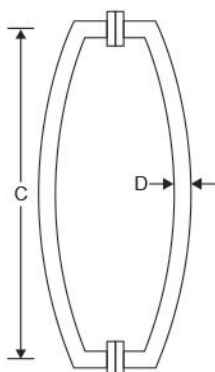

• **CKS-630**

Fit for glass thickness : 8mm - 15mm
Material : Stainless Steel
Finish : Polished Stainless Steel (PSS)
Glass hole : Ø 15mm

ITEM	D	C
1. Ø 25mm x 275mm	25mm	275mm

• **CKS-631**

Fit for glass thickness : 8mm - 15mm
Material : Stainless Steel
Finish : Polished Stainless Steel (PSS)
Glass hole : Ø 15mm

ITEM	D	C
1. Ø 32mm x 305mm	32mm	305mm

• **CKS-639**

Fit for glass thickness : 8mm - 15mm
Material : Stainless Steel
Finish : Polished Stainless Steel (PSS)
Glass hole : Ø 15mm

ITEM	D	C
1. Ø 32mm x 305mm	32mm	305mm

• **CKS-641**

Fit for glass thickness : 8mm - 15mm
Material : Stainless Steel
Finish : Polished Stainless Steel (PSS)
Glass hole : Ø 15mm

ITEM	D	C
1. Ø 32mm x 305mm	32mm	305mm
2. Ø 32mm x 600mm	32mm	600mm