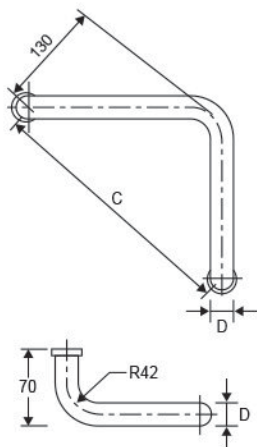

• **CKS-630**

Fit for glass thickness : 8mm - 15mm
Material : Stainless Steel
Finish : Polished Stainless Steel (PSS)
Glass hole : Ø 15mm

ITEM	D	C
1. Ø 25mm x 275mm	25mm	275mm

• **CKS-631**

Fit for glass thickness : 8mm - 15mm
Material : Stainless Steel
Finish : Polished Stainless Steel (PSS)
Glass hole : Ø 15mm

ITEM	D	C
1. Ø 32mm x 305mm	32mm	305mm

• **CKS-639**

Fit for glass thickness : 8mm - 15mm
Material : Stainless Steel
Finish : Polished Stainless Steel (PSS)
Glass hole : Ø 15mm

ITEM	D	C
1. Ø 32mm x 305mm	32mm	305mm

• **CKS-641**

Fit for glass thickness : 8mm - 15mm
Material : Stainless Steel
Finish : Polished Stainless Steel (PSS)
Glass hole : Ø 15mm

ITEM	D	C
1. Ø 32mm x 305mm	32mm	305mm
2. Ø 32mm x 600mm	32mm	600mm