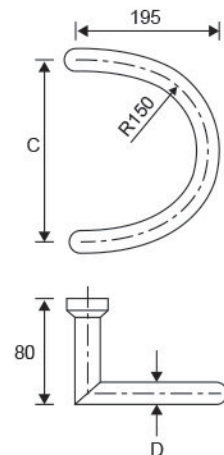

• **CKS-630**

Fit for glass thickness : 8mm - 15mm
Material : Stainless Steel
Finish : Polished Stainless Steel (PSS)
Glass hole : Ø 15mm

ITEM	D	C
1. Ø 25mm x 275mm	25mm	275mm

• **CKS-631**

Fit for glass thickness : 8mm - 15mm
Material : Stainless Steel
Finish : Polished Stainless Steel (PSS)
Glass hole : Ø 15mm

ITEM	D	C
1. Ø 32mm x 305mm	32mm	305mm

• **CKS-639**

Fit for glass thickness : 8mm - 15mm
Material : Stainless Steel
Finish : Polished Stainless Steel (PSS)
Glass hole : Ø 15mm

ITEM	D	C
1. Ø 32mm x 305mm	32mm	305mm

• **CKS-641**

Fit for glass thickness : 8mm - 15mm
Material : Stainless Steel
Finish : Polished Stainless Steel (PSS)
Glass hole : Ø 15mm

ITEM	D	C
1. Ø 32mm x 305mm	32mm	305mm
2. Ø 32mm x 600mm	32mm	600mm