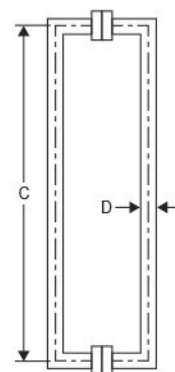

• **CKS-630**

Fit for glass thickness : 8mm - 15mm
Material : Stainless Steel
Finish : Polished Stainless Steel (PSS)
Glass hole : Ø 15mm

ITEM	D	C
1. Ø 25mm x 275mm	25mm	275mm

• **CKS-631**

Fit for glass thickness : 8mm - 15mm
Material : Stainless Steel
Finish : Polished Stainless Steel (PSS)
Glass hole : Ø 15mm

ITEM	D	C
1. Ø 32mm x 305mm	32mm	305mm

• **CKS-639**

Fit for glass thickness : 8mm - 15mm
Material : Stainless Steel
Finish : Polished Stainless Steel (PSS)
Glass hole : Ø 15mm

ITEM	D	C
1. Ø 32mm x 305mm	32mm	305mm

• **CKS-641**

Fit for glass thickness : 8mm - 15mm
Material : Stainless Steel
Finish : Polished Stainless Steel (PSS)
Glass hole : Ø 15mm

ITEM	D	C
1. Ø 32mm x 305mm	32mm	305mm
2. Ø 32mm x 600mm	32mm	600mm