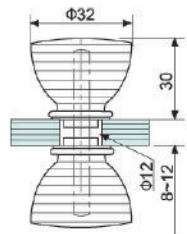

• CKS-695

• CKS-696

• CKS-697

• CKS-698

• CKS-699

Fit for glass thickness : 8-12mm
Material : Brass
Finish : Bright Chrome Plated (CP)