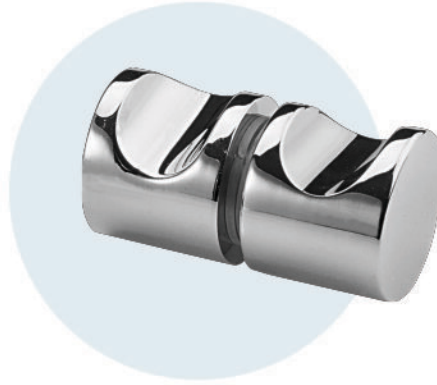

• CKS-695

• CKS-696

• CKS-697

• CKS-698

• CKS-699

Fit for glass thickness : 8-12mm
Material : Brass
Finish : Bright Chrome Plated (CP)