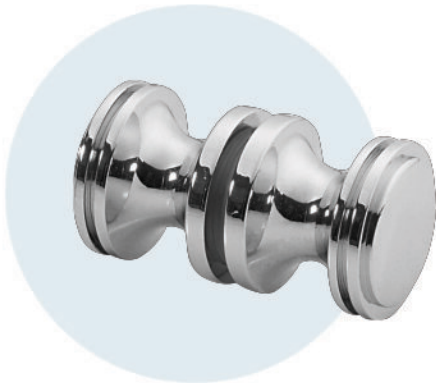

• CKS-695

• CKS-696

• CKS-697

• CKS-698

• CKS-699

Fit for glass thickness : 8-12mm
Material : Brass
Finish : Bright Chrome Plated (CP)