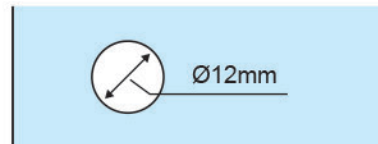

• CKS-695

• CKS-696

• CKS-697

• CKS-698

• CKS-699

Fit for glass thickness : 8-12mm
Material : Brass
Finish : Bright Chrome Plated (CP)