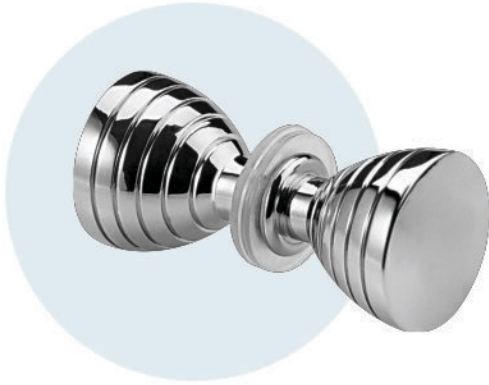

• CKS-695

• CKS-696

• CKS-697

• CKS-698

• CKS-699

Fit for glass thickness : 8-12mm
Material : Brass
Finish : Bright Chrome Plated (CP)