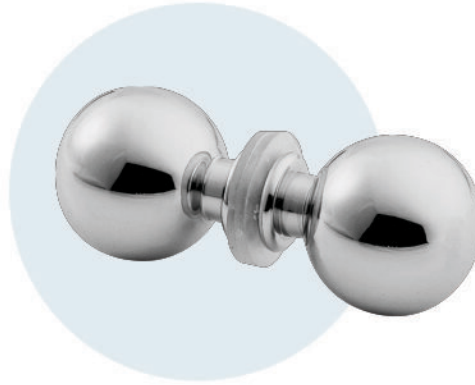

• CKS-695

• CKS-696

• CKS-697

• CKS-698

• CKS-699

Fit for glass thickness : 8-12mm
Material : Brass
Finish : Bright Chrome Plated (CP)