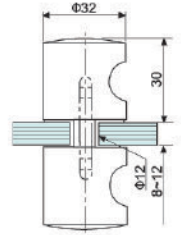

• CKS-695

• CKS-696

• CKS-697

• CKS-698

• CKS-699

Fit for glass thickness : 8-12mm
Material : Brass
Finish : Bright Chrome Plated (CP)