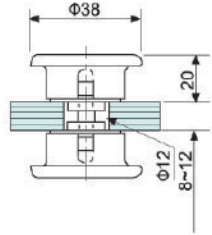

• CKS-695

• CKS-696

• CKS-697

• CKS-698

• CKS-699

Fit for glass thickness : 8-12mm
Material : Brass
Finish : Bright Chrome Plated (CP)