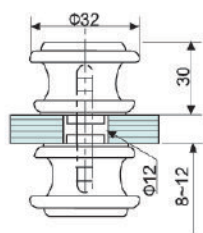

• CKS-695

• CKS-696

• CKS-697

• CKS-698

• CKS-699

Fit for glass thickness : 8-12mm
Material : Brass
Finish : Bright Chrome Plated (CP)