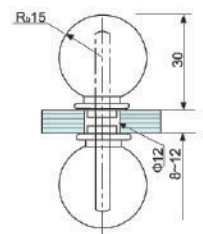

• CKS-695

• CKS-696

• CKS-697

• CKS-698

• CKS-699

Fit for glass thickness : 8-12mm
Material : Brass
Finish : Bright Chrome Plated (CP)