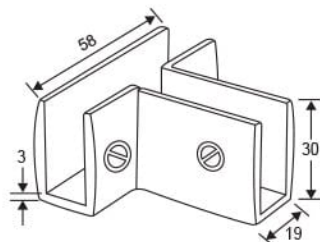

• **CKS-781**

(Max 12mm glass)

Color Option :
Matt Black ●

Fit for glass thickness : 8mm - 12mm
Material : Brass
Finish : Bright Chrome Plated (CP)

• **CKS-783** (Max 10mm glass)

783A (Max 12mm glass)

783B Bracket without hole
(Max 12mm glass)

Fit for glass thickness : 8mm - 12mm
Material : Brass
Finish : Bright Chrome Plated (CP)

• **CKS-784**

(Max 12mm glass)

Fit for glass thickness : 8mm - 12mm
Material : Stainless Steel
Finish : Polished Stainless Steel (PSS)

• **CKS-785B**

Bracket without hole
(Max 12mm glass)

Fit for glass thickness : 8mm - 12mm
Material : Stainless Steel
Finish : Polished Stainless Steel (PSS)