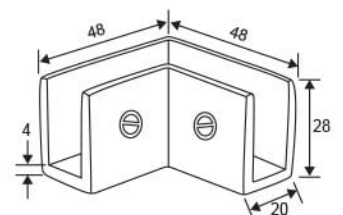

Fit for glass thickness : 8mm - 12mm
Material : Brass
Finish : Bright Chrome Plated (CP)

• **CKS-784**

(Max 12mm glass)

Fit for glass thickness : 8mm - 12mm
Material : Stainless Steel
Finish : Polished Stainless Steel (PSS)

• **CKS-785B**

Bracket without hole
(Max 12mm glass)

Fit for glass thickness : 8mm - 12mm
Material : Stainless Steel
Finish : Polished Stainless Steel (PSS)