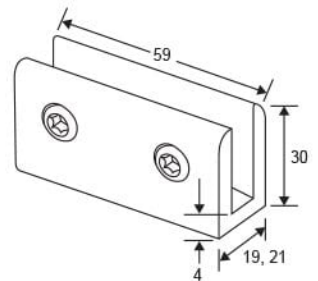

• **CKS-781**

(Max 12mm glass)

Color Option :
Matt Black ●

Fit for glass thickness : 8mm - 12mm
Material : Brass
Finish : Bright Chrome Plated (CP)

• **CKS-783** (Max 10mm glass)

783A (Max 12mm glass)

783B Bracket without hole
(Max 12mm glass)

Fit for glass thickness : 8mm - 12mm
Material : Brass
Finish : Bright Chrome Plated (CP)

• **CKS-784**

(Max 12mm glass)

Fit for glass thickness : 8mm - 12mm
Material : Stainless Steel
Finish : Polished Stainless Steel (PSS)

• **CKS-785B**

Bracket without hole
(Max 12mm glass)

Fit for glass thickness : 8mm - 12mm
Material : Stainless Steel
Finish : Polished Stainless Steel (PSS)