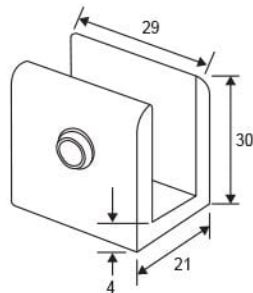

• **CKS-781**

(Max 12mm glass)

Color Option :
Matt Black ●

Fit for glass thickness : 8mm - 12mm
Material : Brass
Finish : Bright Chrome Plated (CP)

• **CKS-783** (Max 10mm glass)

783A (Max 12mm glass)

783B Bracket without hole
(Max 12mm glass)

Fit for glass thickness : 8mm - 12mm
Material : Brass
Finish : Bright Chrome Plated (CP)

• **CKS-784**

(Max 12mm glass)

Fit for glass thickness : 8mm - 12mm
Material : Stainless Steel
Finish : Polished Stainless Steel (PSS)

• **CKS-785B**

Bracket without hole
(Max 12mm glass)

Fit for glass thickness : 8mm - 12mm
Material : Stainless Steel
Finish : Polished Stainless Steel (PSS)