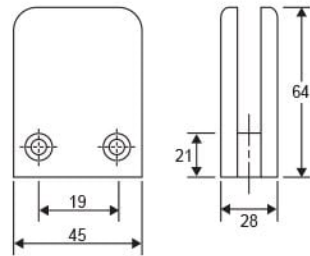

• **CKS-761A**

Fit for glass thickness : 8mm - 12mm
Material : Stainless Steel
Finish : Polished Stainless Steel (PSS)

• **CKS-763A**

Fit for glass thickness : 8mm - 12mm
Material : Stainless Steel
Finish : Polished Stainless Steel (PSS)

• **CKS-772** (Max 10mm glass)
773 (Max 12mm glass)

	W	L	H	T
CKS-772	18.5mm	46mm	21mm	3
CKS-773	18.5mm	50mm	22mm	3

Fit for glass thickness : 8mm - 12mm
Material : Stainless Steel
Finish : Polished Stainless Steel (PSS)