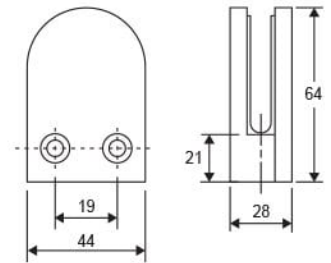

• **CKS-761A**

Fit for glass thickness : 8mm - 12mm
Material : Stainless Steel
Finish : Polished Stainless Steel (PSS)

• **CKS-763A**

Fit for glass thickness : 8mm - 12mm
Material : Stainless Steel
Finish : Polished Stainless Steel (PSS)

• **CKS-772** (Max 10mm glass)
773 (Max 12mm glass)

	W	L	H	T
CKS-772	18.5mm	46mm	21mm	3
CKS-773	18.5mm	50mm	22mm	3

Fit for glass thickness : 8mm - 12mm
Material : Stainless Steel
Finish : Polished Stainless Steel (PSS)