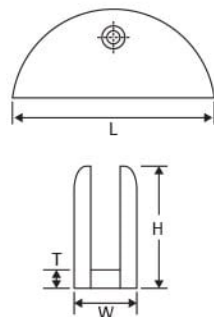

• **CKS-761A**

Fit for glass thickness : 8mm - 12mm
Material : Stainless Steel
Finish : Polished Stainless Steel (PSS)

• **CKS-763A**

Fit for glass thickness : 8mm - 12mm
Material : Stainless Steel
Finish : Polished Stainless Steel (PSS)

• **CKS-772** (Max 10mm glass)
773 (Max 12mm glass)

	W	L	H	T
CKS-772	18.5mm	46mm	21mm	3
CKS-773	18.5mm	50mm	22mm	3

Fit for glass thickness : 8mm - 12mm
Material : Stainless Steel
Finish : Polished Stainless Steel (PSS)