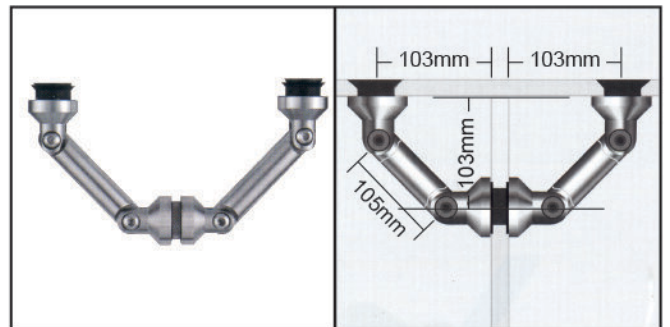

• **CKS-80A-1**

- Glass to glass corner connector.
- Connector for connecting glass and glass, both sides adjustable.

• **CKS-80A-2**

- Glass to wall corner connector.
- Connector for connecting wall and glass, both sides adjustable.

• **CKS-80A-3**

- Glass to wall corner connector.
- Connector for connecting glass and wall, just one sides adjustable.

• **CKS-80A-4**

- Clamping connector.
- Connector for connecting glass and glass, three sides adjustable.

• **CKS-83A-9C**

- Single point fixing
- Adjustable

Glass preparation

- Fit for glass thickness : 10, 12mm
- Material : Stainless Steel
- Finish : Satin Stainless Steel (SSS)