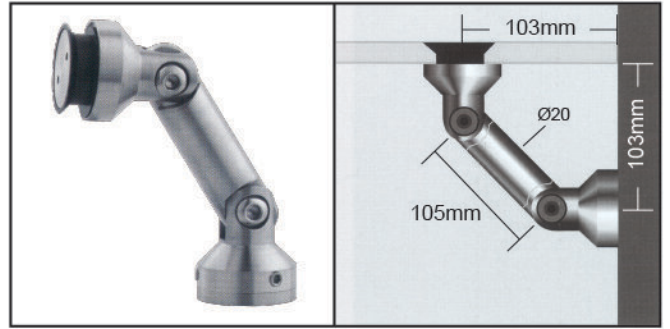

• **CKS-80A-1**

- Glass to glass corner connector.
- Connector for connecting glass and glass, both sides adjustable.

• **CKS-80A-2**

- Glass to wall corner connector.
- Connector for connecting wall and glass, both sides adjustable.

• **CKS-80A-3**

- Glass to wall corner connector.
- Connector for connecting glass and wall, just one sides adjustable.

• **CKS-80A-4**

- Clamping connector.
- Connector for connecting glass and glass, three sides adjustable.

• **CKS-83A-9C**

- Single point fixing
- Adjustable

Glass preparation

- Fit for glass thickness : 10, 12mm
- Material : Stainless Steel
- Finish : Satin Stainless Steel (SSS)