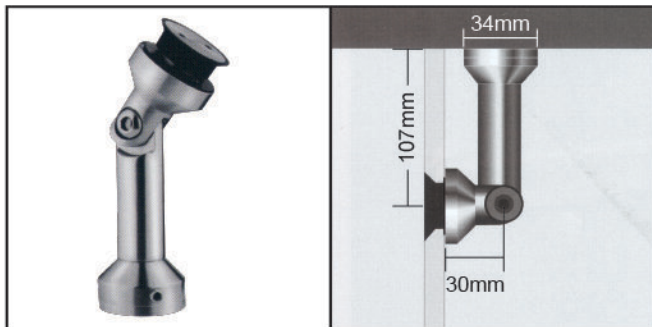

• **CKS-80A-1**

- Glass to glass corner connector.
- Connector for connecting glass and glass, both sides adjustable.

• **CKS-80A-2**

- Glass to wall corner connector.
- Connector for connecting wall and glass, both sides adjustable.

• **CKS-80A-3**

- Glass to wall corner connector.
- Connector for connecting glass and wall, just one sides adjustable.

• **CKS-80A-4**

- Clamping connector.
- Connector for connecting glass and glass, three sides adjustable.

• **CKS-83A-9C**

- Single point fixing
- Adjustable

Glass preparation

- Fit for glass thickness : 10, 12mm
- Material : Stainless Steel
- Finish : Satin Stainless Steel (SSS)