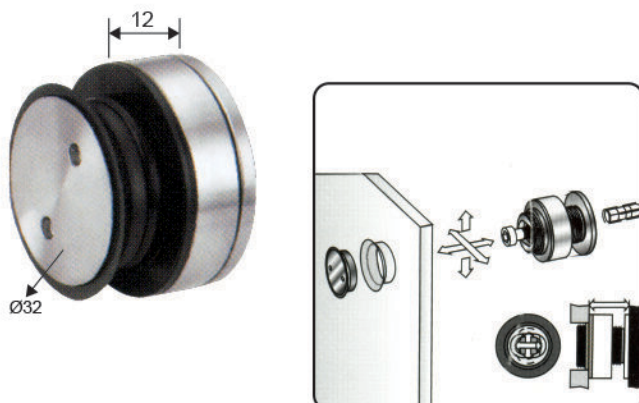

• **CKS-80A-1**

- Glass to glass corner connector.
- Connector for connecting glass and glass, both sides adjustable.

• **CKS-80A-2**

- Glass to wall corner connector.
- Connector for connecting wall and glass, both sides adjustable.

• **CKS-80A-3**

- Glass to wall corner connector.
- Connector for connecting glass and wall, just one sides adjustable.

• **CKS-80A-4**

- Clamping connector.
- Connector for connecting glass and glass, three sides adjustable.

• **CKS-83A-9C**

- Single point fixing
- Adjustable

Glass preparation

- Fit for glass thickness : 10, 12mm
- Material : Stainless Steel
- Finish : Satin Stainless Steel (SSS)