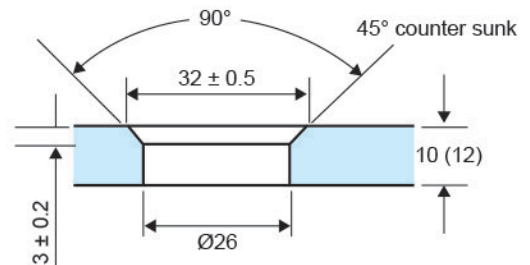

• **CKS-80A-1**

- Glass to glass corner connector.
- Connector for connecting glass and glass, both sides adjustable.

• **CKS-80A-2**

- Glass to wall corner connector.
- Connector for connecting wall and glass, both sides adjustable.

• **CKS-80A-3**

- Glass to wall corner connector.
- Connector for connecting glass and wall, just one sides adjustable.

• **CKS-80A-4**

- Clamping connector.
- Connector for connecting glass and glass, three sides adjustable.

• **CKS-83A-9C**

- Single point fixing
- Adjustable

Glass preparation

- Fit for glass thickness : 10, 12mm
- Material : Stainless Steel
- Finish : Satin Stainless Steel (SSS)