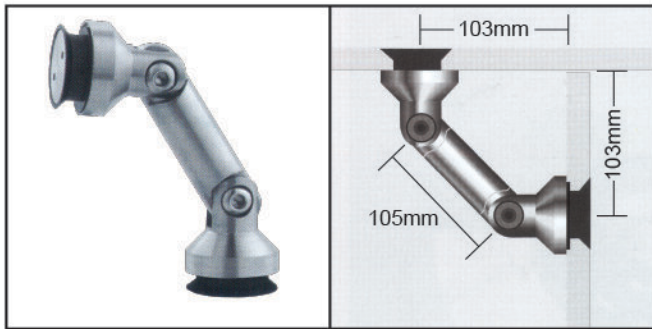

• **CKS-80A-1**

- Glass to glass corner connector.
- Connector for connecting glass and glass, both sides adjustable.

• **CKS-80A-2**

- Glass to wall corner connector.
- Connector for connecting wall and glass, both sides adjustable.

• **CKS-80A-3**

- Glass to wall corner connector.
- Connector for connecting glass and wall, just one sides adjustable.

• **CKS-80A-4**

- Clamping connector.
- Connector for connecting glass and glass, three sides adjustable.

• **CKS-83A-9C**

- Single point fixing
- Adjustable

Glass preparation

- Fit for glass thickness : 10, 12mm
- Material : Stainless Steel
- Finish : Satin Stainless Steel (SSS)