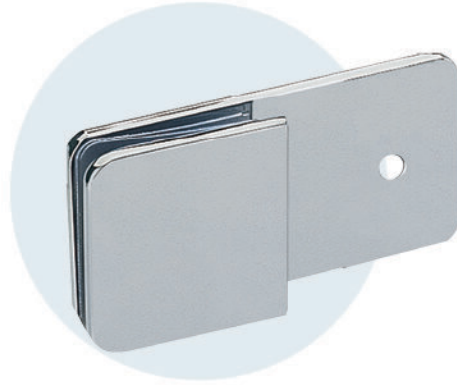

• **CKS-722**  
Glass to wall

Fit for glass thickness : 8, 10, 12mm  
Material : Stainless Steel  
Finish : Polished Stainless Steel (PSS)

• **CKS-723**  
Glass to wall

Fit for glass thickness : 8, 10, 12mm  
Material : Stainless Steel  
Finish : Polished Stainless Steel (PSS)

• **CKS-724**  
Glass to glass (180°)

Fit for glass thickness : 8, 10, 12mm  
Material : Stainless Steel  
Finish : Polished Stainless Steel (PSS)

• **CKS-725**  
Glass to glass (90°)

Fit for glass thickness : 8, 10, 12mm  
Material : Stainless Steel  
Finish : Polished Stainless Steel (PSS)