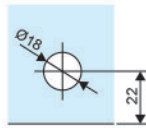

• **CKS-722**  
Glass to wall

Fit for glass thickness : 8, 10, 12mm  
Material : Stainless Steel  
Finish : Polished Stainless Steel (PSS)

• **CKS-723**  
Glass to wall

Fit for glass thickness : 8, 10, 12mm  
Material : Stainless Steel  
Finish : Polished Stainless Steel (PSS)

• **CKS-724**  
Glass to glass (180°)

Fit for glass thickness : 8, 10, 12mm  
Material : Stainless Steel  
Finish : Polished Stainless Steel (PSS)

• **CKS-725**  
Glass to glass (90°)

Fit for glass thickness : 8, 10, 12mm  
Material : Stainless Steel  
Finish : Polished Stainless Steel (PSS)