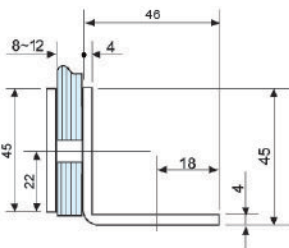

• **CKS-722**  
Glass to wall

Fit for glass thickness : 8, 10, 12mm  
Material : Stainless Steel  
Finish : Polished Stainless Steel (PSS)

• **CKS-723**  
Glass to wall

Fit for glass thickness : 8, 10, 12mm  
Material : Stainless Steel  
Finish : Polished Stainless Steel (PSS)

• **CKS-724**  
Glass to glass (180°)

Fit for glass thickness : 8, 10, 12mm  
Material : Stainless Steel  
Finish : Polished Stainless Steel (PSS)

• **CKS-725**  
Glass to glass (90°)

Fit for glass thickness : 8, 10, 12mm  
Material : Stainless Steel  
Finish : Polished Stainless Steel (PSS)