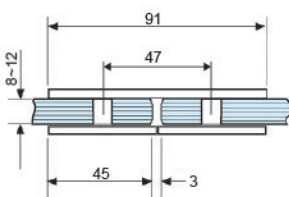

• **CKS-722**  
Glass to wall

Fit for glass thickness : 8, 10, 12mm  
Material : Stainless Steel  
Finish : Polished Stainless Steel (PSS)

• **CKS-723**  
Glass to wall

Fit for glass thickness : 8, 10, 12mm  
Material : Stainless Steel  
Finish : Polished Stainless Steel (PSS)

• **CKS-724**  
Glass to glass (180°)

Fit for glass thickness : 8, 10, 12mm  
Material : Stainless Steel  
Finish : Polished Stainless Steel (PSS)

• **CKS-725**  
Glass to glass (90°)

Fit for glass thickness : 8, 10, 12mm  
Material : Stainless Steel  
Finish : Polished Stainless Steel (PSS)