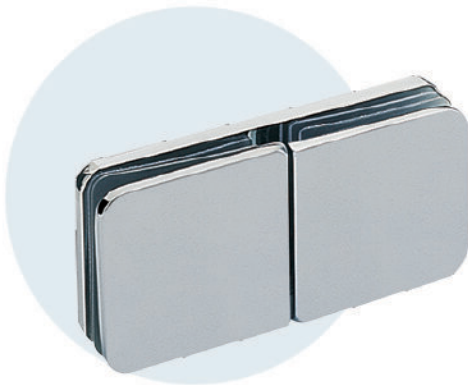

• **CKS-722**  
Glass to wall

Fit for glass thickness : 8, 10, 12mm  
Material : Stainless Steel  
Finish : Polished Stainless Steel (PSS)

• **CKS-723**  
Glass to wall

Fit for glass thickness : 8, 10, 12mm  
Material : Stainless Steel  
Finish : Polished Stainless Steel (PSS)

• **CKS-724**  
Glass to glass (180°)

Fit for glass thickness : 8, 10, 12mm  
Material : Stainless Steel  
Finish : Polished Stainless Steel (PSS)

• **CKS-725**  
Glass to glass (90°)

Fit for glass thickness : 8, 10, 12mm  
Material : Stainless Steel  
Finish : Polished Stainless Steel (PSS)