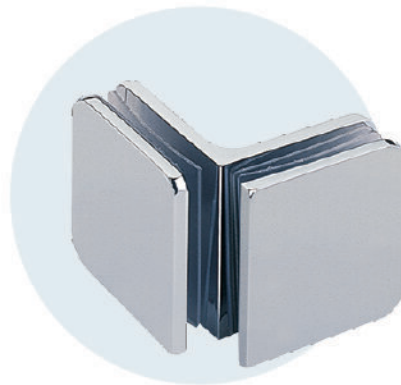

• **CKS-722**  
Glass to wall

Fit for glass thickness : 8, 10, 12mm  
Material : Stainless Steel  
Finish : Polished Stainless Steel (PSS)

• **CKS-723**  
Glass to wall

Fit for glass thickness : 8, 10, 12mm  
Material : Stainless Steel  
Finish : Polished Stainless Steel (PSS)

• **CKS-724**  
Glass to glass (180°)

Fit for glass thickness : 8, 10, 12mm  
Material : Stainless Steel  
Finish : Polished Stainless Steel (PSS)

• **CKS-725**  
Glass to glass (90°)

Fit for glass thickness : 8, 10, 12mm  
Material : Stainless Steel  
Finish : Polished Stainless Steel (PSS)