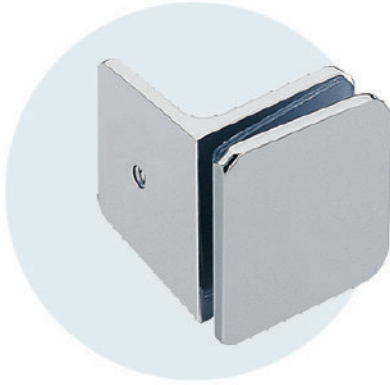

• **CKS-722**  
Glass to wall

Fit for glass thickness : 8, 10, 12mm  
Material : Stainless Steel  
Finish : Polished Stainless Steel (PSS)

• **CKS-723**  
Glass to wall

Fit for glass thickness : 8, 10, 12mm  
Material : Stainless Steel  
Finish : Polished Stainless Steel (PSS)

• **CKS-724**  
Glass to glass (180°)

Fit for glass thickness : 8, 10, 12mm  
Material : Stainless Steel  
Finish : Polished Stainless Steel (PSS)

• **CKS-725**  
Glass to glass (90°)

Fit for glass thickness : 8, 10, 12mm  
Material : Stainless Steel  
Finish : Polished Stainless Steel (PSS)