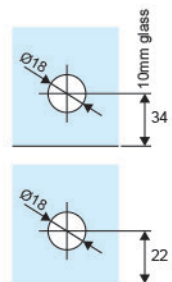

• **CKS-722**  
Glass to wall

Fit for glass thickness : 8, 10, 12mm  
Material : Stainless Steel  
Finish : Polished Stainless Steel (PSS)

• **CKS-723**  
Glass to wall

Fit for glass thickness : 8, 10, 12mm  
Material : Stainless Steel  
Finish : Polished Stainless Steel (PSS)

• **CKS-724**  
Glass to glass (180°)

Fit for glass thickness : 8, 10, 12mm  
Material : Stainless Steel  
Finish : Polished Stainless Steel (PSS)

• **CKS-725**  
Glass to glass (90°)

Fit for glass thickness : 8, 10, 12mm  
Material : Stainless Steel  
Finish : Polished Stainless Steel (PSS)