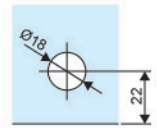

• **CKS-722**  
Glass to wall

Fit for glass thickness : 8, 10, 12mm  
Material : Stainless Steel  
Finish : Polished Stainless Steel (PSS)

• **CKS-723**  
Glass to wall

Fit for glass thickness : 8, 10, 12mm  
Material : Stainless Steel  
Finish : Polished Stainless Steel (PSS)

• **CKS-724**  
Glass to glass (180°)

Fit for glass thickness : 8, 10, 12mm  
Material : Stainless Steel  
Finish : Polished Stainless Steel (PSS)

• **CKS-725**  
Glass to glass (90°)

Fit for glass thickness : 8, 10, 12mm  
Material : Stainless Steel  
Finish : Polished Stainless Steel (PSS)