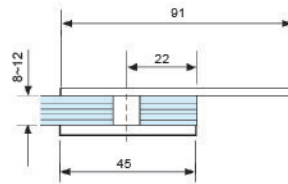

• **CKS-722**  
Glass to wall

Fit for glass thickness : 8, 10, 12mm  
Material : Stainless Steel  
Finish : Polished Stainless Steel (PSS)

• **CKS-723**  
Glass to wall

Fit for glass thickness : 8, 10, 12mm  
Material : Stainless Steel  
Finish : Polished Stainless Steel (PSS)

• **CKS-724**  
Glass to glass (180°)

Fit for glass thickness : 8, 10, 12mm  
Material : Stainless Steel  
Finish : Polished Stainless Steel (PSS)

• **CKS-725**  
Glass to glass (90°)

Fit for glass thickness : 8, 10, 12mm  
Material : Stainless Steel  
Finish : Polished Stainless Steel (PSS)