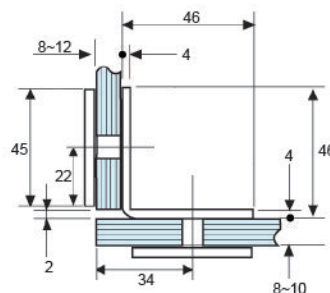

• **CKS-722**  
Glass to wall

Fit for glass thickness : 8, 10, 12mm  
Material : Stainless Steel  
Finish : Polished Stainless Steel (PSS)

• **CKS-723**  
Glass to wall

Fit for glass thickness : 8, 10, 12mm  
Material : Stainless Steel  
Finish : Polished Stainless Steel (PSS)

• **CKS-724**  
Glass to glass (180°)

Fit for glass thickness : 8, 10, 12mm  
Material : Stainless Steel  
Finish : Polished Stainless Steel (PSS)

• **CKS-725**  
Glass to glass (90°)

Fit for glass thickness : 8, 10, 12mm  
Material : Stainless Steel  
Finish : Polished Stainless Steel (PSS)