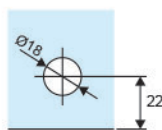

• **CKS-722**  
Glass to wall

Fit for glass thickness : 8, 10, 12mm  
Material : Stainless Steel  
Finish : Polished Stainless Steel (PSS)

• **CKS-723**  
Glass to wall

Fit for glass thickness : 8, 10, 12mm  
Material : Stainless Steel  
Finish : Polished Stainless Steel (PSS)

• **CKS-724**  
Glass to glass (180°)

Fit for glass thickness : 8, 10, 12mm  
Material : Stainless Steel  
Finish : Polished Stainless Steel (PSS)

• **CKS-725**  
Glass to glass (90°)

Fit for glass thickness : 8, 10, 12mm  
Material : Stainless Steel  
Finish : Polished Stainless Steel (PSS)