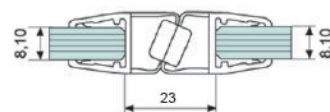

• **CKS-206**

• **CKS-207**

• **CKS-208**

• **CKS-209**

• **CKS-210**

• **CKS-212**

Color Option :
Matt Black ●

• **CKS-221**
for 12mm glass

• **CKS-222**
for 12mm glass

- Standard Length:
CKS 201 ~ CKS 207, CKS 212, CKS 221,
CKS 222 (2450mm)
- Standard Length:
CKS 208 ~ CKS 210 (2200mm)