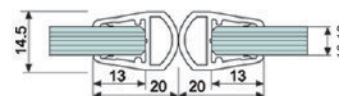

• **CKS-206**

• **CKS-207**

• **CKS-208**

• **CKS-209**

• **CKS-210**

• **CKS-212**

Color Option :
Matt Black ●

• **CKS-221**
for 12mm glass

• **CKS-222**
for 12mm glass

- Standard Length:
CKS 201 ~ CKS 207, CKS 212, CKS 221,
CKS 222 (2450mm)
- Standard Length:
CKS 208 ~ CKS 210 (2200mm)