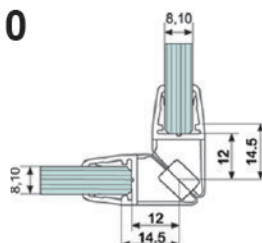

Color Option :
Matt Black ●