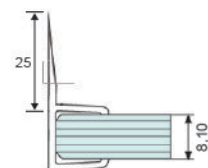

• **CKS-201**
(Hard strip)

• **CKS-202**

• **CKS-203**

• **CKS-204**

Color Option :
Matt Black ●

• **CKS-203A**
(Hard strip)

• **CKS-205**

Color Option :
Matt Black ●

• **CKS-206**

• **CKS-207**

• **CKS-208**

• **CKS-209**

• **CKS-210**

• **CKS-212**

Color Option :
Matt Black ●

• **CKS-221**
for 12mm glass

• **CKS-222**
for 12mm glass

- Standard Length:
CKS 201 ~ CKS 207, CKS 212, CKS 221,
CKS 222 (2450mm)
- Standard Length:
CKS 208 ~ CKS 210 (2200mm)