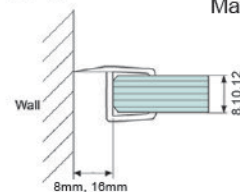

• **CKS-201**
(Hard strip)

• **CKS-202**

• **CKS-203**

• **CKS-204**

Color Option :
Matt Black ●

• **CKS-203A**
(Hard strip)

• **CKS-205**

Color Option :
Matt Black ●

• **CKS-206**

• **CKS-207**

• **CKS-208**

• **CKS-209**

• **CKS-210**

• **CKS-212**

Color Option :
Matt Black ●

• **CKS-221**
for 12mm glass

• **CKS-222**
for 12mm glass

- Standard Length:
CKS 201 ~ CKS 207, CKS 212, CKS 221,
CKS 222 (2450mm)
- Standard Length:
CKS 208 ~ CKS 210 (2200mm)