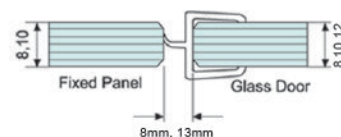

• **CKS-201**
(Hard strip)

• **CKS-202**

• **CKS-203**

• **CKS-204**

Color Option :
Matt Black ●

• **CKS-203A**
(Hard strip)

• **CKS-205**

Color Option :
Matt Black ●

• **CKS-222**
for 12mm glass

- Standard Length:
CKS 201 ~ CKS 207, CKS 212, CKS 221,
CKS 222 (2450mm)
- Standard Length:
CKS 208 ~ CKS 210 (2200mm)