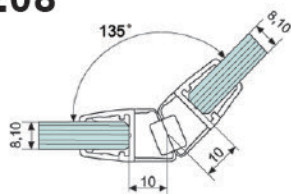

• **CKS-208**

• **CKS-210**