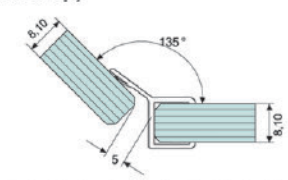

• **CKS-201**
(Hard strip)

• **CKS-202**

• **CKS-203**

• **CKS-204**

Color Option :
Matt Black ●

• **CKS-203A**
(Hard strip)

• **CKS-205**

Color Option :
Matt Black ●

• **CKS-206**

• **CKS-207**

• **CKS-208**

• **CKS-209**

• **CKS-210**

• **CKS-212**

Color Option :
Matt Black ●

• **CKS-221**
for 12mm glass

• **CKS-222**
for 12mm glass

- Standard Length:
CKS 201 ~ CKS 207, CKS 212, CKS 221,
CKS 222 (2450mm)
- Standard Length:
CKS 208 ~ CKS 210 (2200mm)