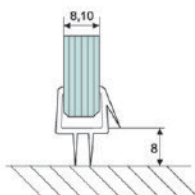

Color Option :
Matt Black ●

Color Option :
Matt Black ●

• **CKS-209**

Color Option :
Matt Black ●

- Standard Length:
  CKS 201 ~ CKS 207, CKS 212, CKS 221,
  CKS 222 (2450mm)
- Standard Length:
  CKS 208 ~ CKS 210 (2200mm)