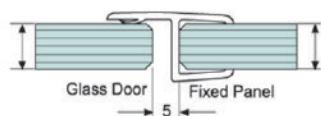

• **CKS-201**
(Hard strip)

• **CKS-202**

• **CKS-203**

• **CKS-204**

Color Option :
Matt Black ●

• **CKS-203A**
(Hard strip)

• **CKS-205**

Color Option :
Matt Black ●

• **CKS-206**

• **CKS-207**

• **CKS-208**

• **CKS-209**

• **CKS-210**

• **CKS-212**

Color Option :
Matt Black ●

• **CKS-221**
for 12mm glass

• **CKS-222**
for 12mm glass

- Standard Length:
CKS 201 ~ CKS 207, CKS 212, CKS 221,
CKS 222 (2450mm)
- Standard Length:
CKS 208 ~ CKS 210 (2200mm)