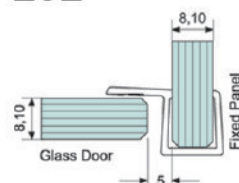

• **CKS-201**
(Hard strip)

• **CKS-202**

• **CKS-203**

• **CKS-204**

Color Option :
Matt Black ●

• **CKS-203A**
(Hard strip)

• **CKS-205**

Color Option :
Matt Black ●

• **CKS-206**

• **CKS-207**

• **CKS-208**

• **CKS-209**

• **CKS-210**

• **CKS-212**

Color Option :
Matt Black ●

• **CKS-221**
for 12mm glass

• **CKS-222**
for 12mm glass

- Standard Length:
CKS 201 ~ CKS 207, CKS 212, CKS 221,
CKS 222 (2450mm)
- Standard Length:
CKS 208 ~ CKS 210 (2200mm)