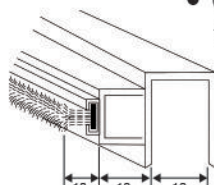

• **CKS-222**
for 12mm glass

- Standard Length:
CKS 201 ~ CKS 207, CKS 212, CKS 221,
CKS 222 (2450mm)
- Standard Length:
CKS 208 ~ CKS 210 (2200mm)