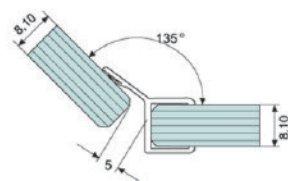

• **CKS-201**
(Hard strip)

• **CKS-202**

• **CKS-203**

• **CKS-204**

Color Option :
Matt Black ●

• **CKS-203A**
(Hard strip)

• **CKS-205**

Color Option :
Matt Black ●

• **CKS-206**

• **CKS-207**

• **CKS-208**

• **CKS-209**

• **CKS-210**

• **CKS-212**

Color Option :
Matt Black ●

• **CKS-221**
for 12mm glass

• **CKS-222**
for 12mm glass

- Standard Length:
CKS 201 ~ CKS 207, CKS 212, CKS 221,
CKS 222 (2450mm)
- Standard Length:
CKS 208 ~ CKS 210 (2200mm)