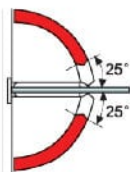

• **CKS-301**

Glass to wall

Color Option :
Matt Black ●

• **CKS-302**

Glass to glass (135°)

Color Option :
Matt Black ●

(The glass angle of fixed panel need to cut 45° when used in CKS 302 135° hinge)

* Please refer the glass technical information section at the page no.112 to 115.