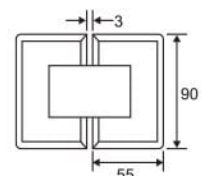

• **CKS-301**

Glass to wall

Color Option :
Matt Black ●

• **CKS-302**

Glass to glass (135°)

Color Option :
Matt Black ●

(The glass angle of fixed panel need to cut 45° when used in CKS 302 135° hinge)

* Please refer the glass technical information section at the page no.112 to 115.