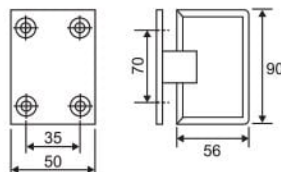

• **CKS-301**

Glass to wall

Color Option :
Matt Black ●

• **CKS-302**

Glass to glass (135°)

Color Option :
Matt Black ●

(The glass angle of fixed panel need to cut 45° when used in CKS 302 135° hinge)

* Please refer the glass technical information section at the page no.112 to 115.