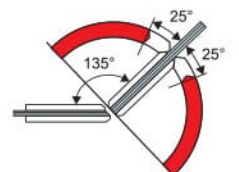

• **CKS-301**

Glass to wall

Color Option :
Matt Black ●

• **CKS-302**

Glass to glass (135°)

Color Option :
Matt Black ●

(The glass angle of fixed panel need to cut 45° when used in CKS 302 135° hinge)

* Please refer the glass technical information section at the page no.112 to 115.