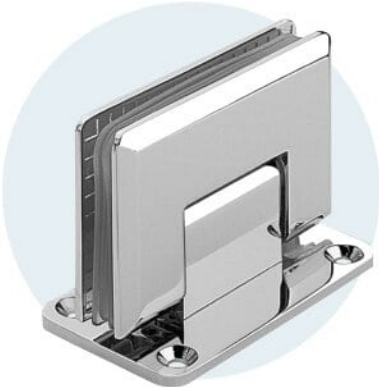

• **CKS-301**

Glass to wall

Color Option :
Matt Black ●

• **CKS-302**

Glass to glass (135°)

Color Option :
Matt Black ●

(The glass angle of fixed panel need to cut 45° when used in CKS 302 135° hinge)

* Please refer the glass technical information section at the page no.112 to 115.