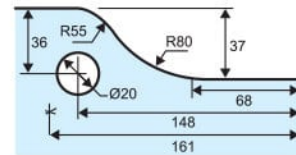

• **CKS-FT-V10 (TB)**

Bottom Patch Fitting
(Titanium Black)

Fit for glass thickness : 10, 12mm
Finish of the cover plate : Titanium Black

• **CKS-FT-V20 (TB)**

Top Patch Fitting
(Titanium Black)

Fit for glass thickness : 10, 12mm
Finish of the cover plate : Titanium Black

• **CKS-FT-V40 (TB)**

Overpanel to Side Panel Pivot Patch Fitting
(Titanium Black)

Fit for glass thickness : 10, 12mm
Finish of the cover plate : Titanium Black

• **CKS-FT-V50 (TB)**

Patch Lock
(Titanium Black)

Fit for glass thickness : 10, 12mm
Finish of the cover plate : Titanium Black