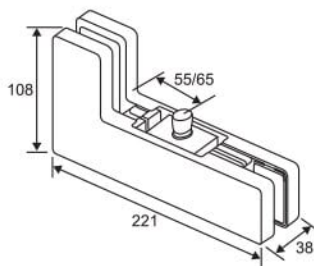

• **CKS-FT-V10 (TB)**

Bottom Patch Fitting
(Titanium Black)

Fit for glass thickness : 10, 12mm
Finish of the cover plate : Titanium Black

• **CKS-FT-V20 (TB)**

Top Patch Fitting
(Titanium Black)

Fit for glass thickness : 10, 12mm
Finish of the cover plate : Titanium Black

• **CKS-FT-V40 (TB)**

Overpanel to Side Panel Pivot Patch Fitting
(Titanium Black)

Fit for glass thickness : 10, 12mm
Finish of the cover plate : Titanium Black

• **CKS-FT-V50 (TB)**

Patch Lock
(Titanium Black)

Fit for glass thickness : 10, 12mm
Finish of the cover plate : Titanium Black