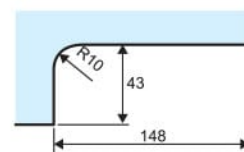

• **CKS-FT-V40 (TB)**

Overpanel to Side Panel Pivot Patch Fitting
(Titanium Black)

Fit for glass thickness : 10, 12mm
Finish of the cover plate : Titanium Black

• **CKS-FT-V50 (TB)**

Patch Lock
(Titanium Black)

Fit for glass thickness : 10, 12mm
Finish of the cover plate : Titanium Black