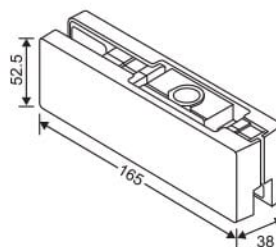

• **CKS-FT-V10 (TB)**

Bottom Patch Fitting
(Titanium Black)

Fit for glass thickness : 10, 12mm
Finish of the cover plate : Titanium Black

• **CKS-FT-V20 (TB)**

Top Patch Fitting
(Titanium Black)

Fit for glass thickness : 10, 12mm
Finish of the cover plate : Titanium Black

• **CKS-FT-V40 (TB)**

Overpanel to Side Panel Pivot Patch Fitting
(Titanium Black)

Fit for glass thickness : 10, 12mm
Finish of the cover plate : Titanium Black

• **CKS-FT-V50 (TB)**

Patch Lock
(Titanium Black)

Fit for glass thickness : 10, 12mm
Finish of the cover plate : Titanium Black