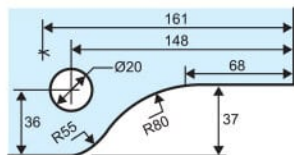

• **CKS-FT-V10 (TB)**

Bottom Patch Fitting
(Titanium Black)

Fit for glass thickness : 10, 12mm
Finish of the cover plate : Titanium Black

• **CKS-FT-V20 (TB)**

Top Patch Fitting
(Titanium Black)

Fit for glass thickness : 10, 12mm
Finish of the cover plate : Titanium Black

• **CKS-FT-V40 (TB)**

Overpanel to Side Panel Pivot Patch Fitting
(Titanium Black)

Fit for glass thickness : 10, 12mm
Finish of the cover plate : Titanium Black

• **CKS-FT-V50 (TB)**

Patch Lock
(Titanium Black)

Fit for glass thickness : 10, 12mm
Finish of the cover plate : Titanium Black