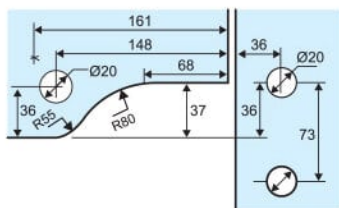

• **CKS-FT-V10 (TB)**

Bottom Patch Fitting
(Titanium Black)

Fit for glass thickness : 10, 12mm
Finish of the cover plate : Titanium Black

• **CKS-FT-V20 (TB)**

Top Patch Fitting
(Titanium Black)

Fit for glass thickness : 10, 12mm
Finish of the cover plate : Titanium Black

• **CKS-FT-V40 (TB)**

Overpanel to Side Panel Pivot Patch Fitting
(Titanium Black)

Fit for glass thickness : 10, 12mm
Finish of the cover plate : Titanium Black

• **CKS-FT-V50 (TB)**

Patch Lock
(Titanium Black)

Fit for glass thickness : 10, 12mm
Finish of the cover plate : Titanium Black