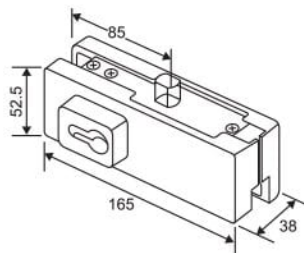

• **CKS-FT-V40 (TB)**

Overpanel to Side Panel Pivot Patch Fitting
(Titanium Black)

Fit for glass thickness : 10, 12mm
Finish of the cover plate : Titanium Black

• **CKS-FT-V50 (TB)**

Patch Lock
(Titanium Black)

Fit for glass thickness : 10, 12mm
Finish of the cover plate : Titanium Black