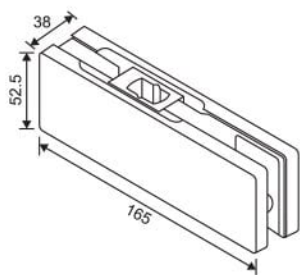

• **CKS-FT-V10 (TB)**

Bottom Patch Fitting
(Titanium Black)

Fit for glass thickness : 10, 12mm
Finish of the cover plate : Titanium Black

• **CKS-FT-V20 (TB)**

Top Patch Fitting
(Titanium Black)

Fit for glass thickness : 10, 12mm
Finish of the cover plate : Titanium Black

• **CKS-FT-V40 (TB)**

Overpanel to Side Panel Pivot Patch Fitting
(Titanium Black)

Fit for glass thickness : 10, 12mm
Finish of the cover plate : Titanium Black

• **CKS-FT-V50 (TB)**

Patch Lock
(Titanium Black)

Fit for glass thickness : 10, 12mm
Finish of the cover plate : Titanium Black