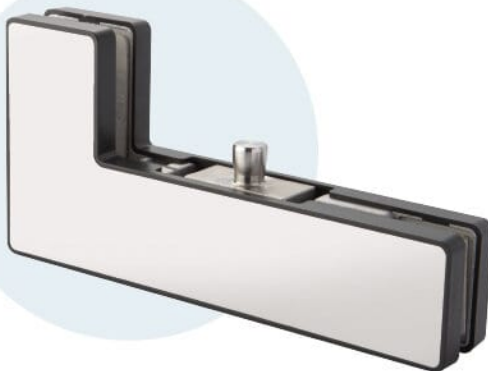

• **CKS-FT-V10 (PSS)**
Bottom Patch Fitting
(Polished Stainless Steel)

Fit for glass thickness : 10, 12mm
Finish of the cover plate : Polished Stainless Steel

• **CKS-FT-V20 (PSS)**
Top Patch Fitting
(Polished Stainless Steel)

Fit for glass thickness : 10, 12mm
Finish of the cover plate : Polished Stainless Steel

• **CKS-FT-V40 (PSS)**
Overpanel to Side Panel Pivot Patch Fitting
(Polished Stainless Steel)

Fit for glass thickness : 10, 12mm
Finish of the cover plate : Polished Stainless Steel

• **CKS-FT-V50 (PSS)**
Patch Lock
(Polished Stainless Steel)

Fit for glass thickness : 10, 12mm
Finish of the cover plate : Polished Stainless Steel