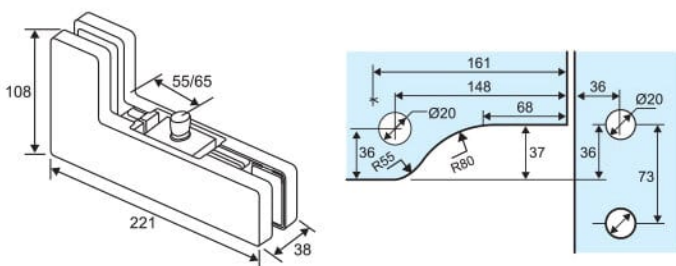

• **CKS-FT-V10 (PSS)**
Bottom Patch Fitting
(Polished Stainless Steel)

Fit for glass thickness : 10, 12mm
Finish of the cover plate : Polished Stainless Steel

• **CKS-FT-V20 (PSS)**
Top Patch Fitting
(Polished Stainless Steel)

Fit for glass thickness : 10, 12mm
Finish of the cover plate : Polished Stainless Steel

• **CKS-FT-V40 (PSS)**
Overpanel to Side Panel Pivot Patch Fitting
(Polished Stainless Steel)

Fit for glass thickness : 10, 12mm
Finish of the cover plate : Polished Stainless Steel

• **CKS-FT-V50 (PSS)**
Patch Lock
(Polished Stainless Steel)

Fit for glass thickness : 10, 12mm
Finish of the cover plate : Polished Stainless Steel