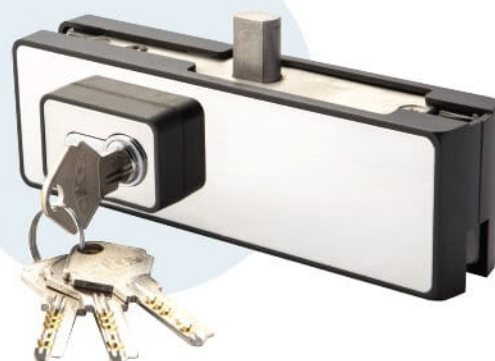

• **CKS-FT-V10 (PSS)**
Bottom Patch Fitting
(Polished Stainless Steel)

Fit for glass thickness : 10, 12mm
Finish of the cover plate : Polished Stainless Steel

• **CKS-FT-V20 (PSS)**
Top Patch Fitting
(Polished Stainless Steel)

Fit for glass thickness : 10, 12mm
Finish of the cover plate : Polished Stainless Steel

• **CKS-FT-V40 (PSS)**
Overpanel to Side Panel Pivot Patch Fitting
(Polished Stainless Steel)

Fit for glass thickness : 10, 12mm
Finish of the cover plate : Polished Stainless Steel

• **CKS-FT-V50 (PSS)**
Patch Lock
(Polished Stainless Steel)

Fit for glass thickness : 10, 12mm
Finish of the cover plate : Polished Stainless Steel