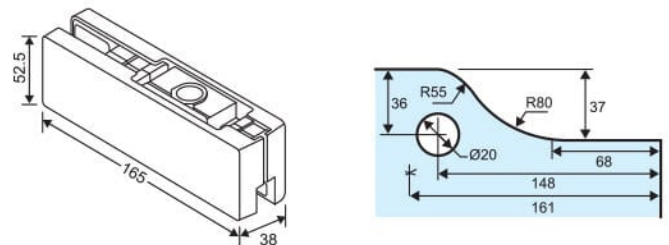

• **CKS-FT-V10 (PSS)**
Bottom Patch Fitting
(Polished Stainless Steel)

Fit for glass thickness : 10, 12mm
Finish of the cover plate : Polished Stainless Steel

• **CKS-FT-V20 (PSS)**
Top Patch Fitting
(Polished Stainless Steel)

Fit for glass thickness : 10, 12mm
Finish of the cover plate : Polished Stainless Steel

• **CKS-FT-V40 (PSS)**
Overpanel to Side Panel Pivot Patch Fitting
(Polished Stainless Steel)

Fit for glass thickness : 10, 12mm
Finish of the cover plate : Polished Stainless Steel

• **CKS-FT-V50 (PSS)**
Patch Lock
(Polished Stainless Steel)

Fit for glass thickness : 10, 12mm
Finish of the cover plate : Polished Stainless Steel