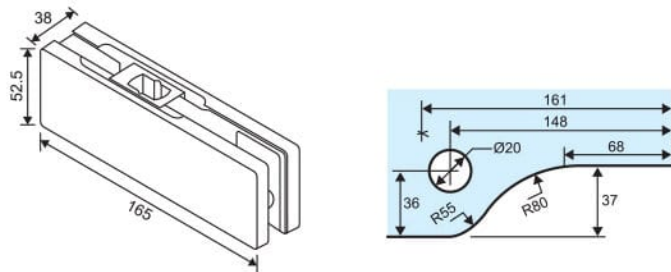

• **CKS-FT-V10 (PSS)**
Bottom Patch Fitting
(Polished Stainless Steel)

Fit for glass thickness : 10, 12mm
Finish of the cover plate : Polished Stainless Steel

• **CKS-FT-V20 (PSS)**
Top Patch Fitting
(Polished Stainless Steel)

Fit for glass thickness : 10, 12mm
Finish of the cover plate : Polished Stainless Steel

• **CKS-FT-V40 (PSS)**
Overpanel to Side Panel Pivot Patch Fitting
(Polished Stainless Steel)

Fit for glass thickness : 10, 12mm
Finish of the cover plate : Polished Stainless Steel

• **CKS-FT-V50 (PSS)**
Patch Lock
(Polished Stainless Steel)

Fit for glass thickness : 10, 12mm
Finish of the cover plate : Polished Stainless Steel