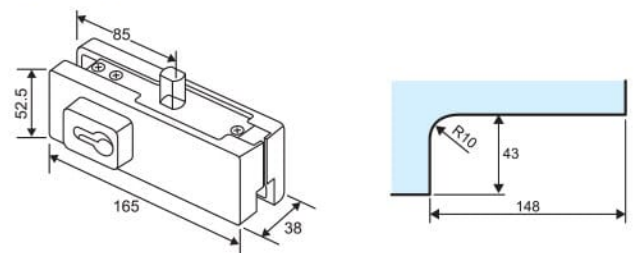

• **CKS-FT-V10 (PSS)**
Bottom Patch Fitting
(Polished Stainless Steel)

Fit for glass thickness : 10, 12mm
Finish of the cover plate : Polished Stainless Steel

• **CKS-FT-V20 (PSS)**
Top Patch Fitting
(Polished Stainless Steel)

Fit for glass thickness : 10, 12mm
Finish of the cover plate : Polished Stainless Steel

• **CKS-FT-V40 (PSS)**
Overpanel to Side Panel Pivot Patch Fitting
(Polished Stainless Steel)

Fit for glass thickness : 10, 12mm
Finish of the cover plate : Polished Stainless Steel

• **CKS-FT-V50 (PSS)**
Patch Lock
(Polished Stainless Steel)

Fit for glass thickness : 10, 12mm
Finish of the cover plate : Polished Stainless Steel