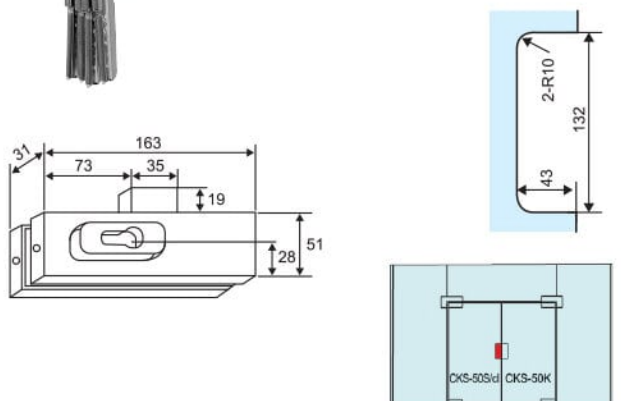

• **CKS-50RD**
Patch lock

Fit for glass thickness : 10, 12mm
Finish of the cover plate : Polished Stainless Steel (PSS)

• **CKS-50R**
Patch lock

Fit for glass thickness : 10, 12mm
Finish of the cover plate : Polished Stainless Steel (PSS)

• **CKS-50S/CL**
Centre patch lock

Fit for glass thickness : 10, 12mm
Finish of the cover plate : Polished Stainless Steel (PSS)

• **CKS-50K**
Centre strike box

Fit for glass thickness : 10, 12mm
Finish of the cover plate : Polished Stainless Steel (PSS)