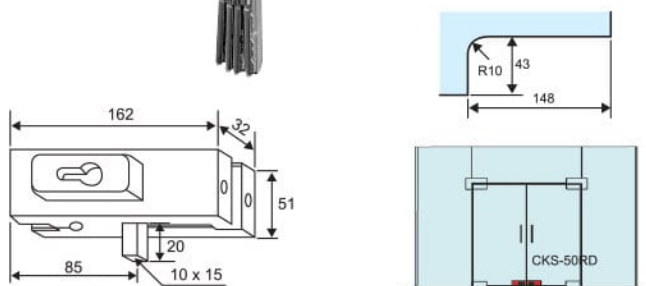

• **CKS-50RD**
Patch lock

Fit for glass thickness : 10, 12mm
Finish of the cover plate : Polished Stainless Steel (PSS)

• **CKS-50R**
Patch lock

Fit for glass thickness : 10, 12mm
Finish of the cover plate : Polished Stainless Steel (PSS)

• **CKS-50S/CL**
Centre patch lock

Fit for glass thickness : 10, 12mm
Finish of the cover plate : Polished Stainless Steel (PSS)

• **CKS-50K**
Centre strike box

Fit for glass thickness : 10, 12mm
Finish of the cover plate : Polished Stainless Steel (PSS)