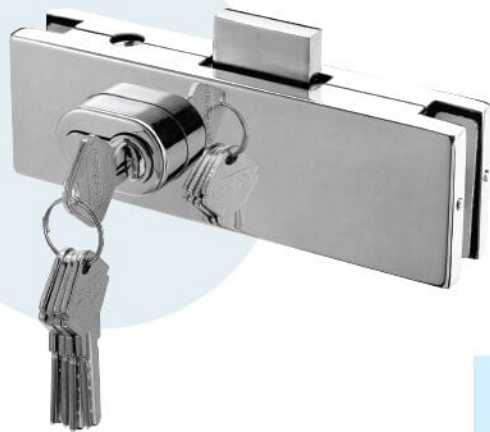

• **CKS-50RD**
Patch lock

Fit for glass thickness : 10, 12mm
Finish of the cover plate : Polished Stainless Steel (PSS)

• **CKS-50R**
Patch lock

Fit for glass thickness : 10, 12mm
Finish of the cover plate : Polished Stainless Steel (PSS)

• **CKS-50S/CL**
Centre patch lock

Fit for glass thickness : 10, 12mm
Finish of the cover plate : Polished Stainless Steel (PSS)

• **CKS-50K**
Centre strike box

Fit for glass thickness : 10, 12mm
Finish of the cover plate : Polished Stainless Steel (PSS)