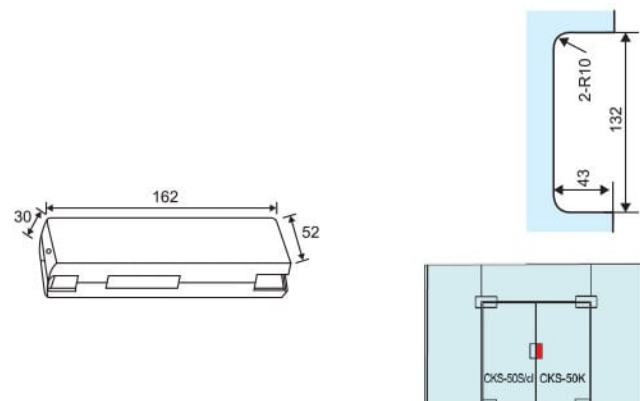

• **CKS-50RD**
Patch lock

Fit for glass thickness : 10, 12mm
Finish of the cover plate : Polished Stainless Steel (PSS)

• **CKS-50R**
Patch lock

Fit for glass thickness : 10, 12mm
Finish of the cover plate : Polished Stainless Steel (PSS)

• **CKS-50S/CL**
Centre patch lock

Fit for glass thickness : 10, 12mm
Finish of the cover plate : Polished Stainless Steel (PSS)

• **CKS-50K**
Centre strike box

Fit for glass thickness : 10, 12mm
Finish of the cover plate : Polished Stainless Steel (PSS)