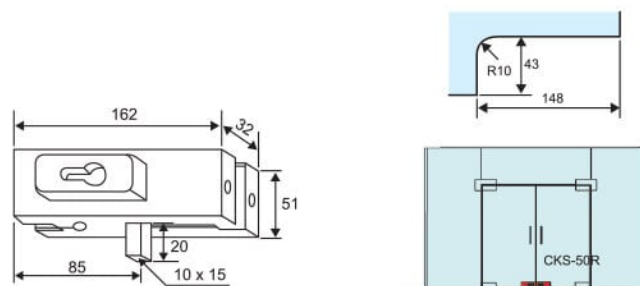

• **CKS-50RD**
Patch lock

Fit for glass thickness : 10, 12mm
Finish of the cover plate : Polished Stainless Steel (PSS)

• **CKS-50R**
Patch lock

Fit for glass thickness : 10, 12mm
Finish of the cover plate : Polished Stainless Steel (PSS)

• **CKS-50S/CL**
Centre patch lock

Fit for glass thickness : 10, 12mm
Finish of the cover plate : Polished Stainless Steel (PSS)

• **CKS-50K**
Centre strike box

Fit for glass thickness : 10, 12mm
Finish of the cover plate : Polished Stainless Steel (PSS)