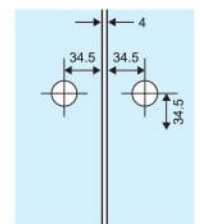

• **CKS-91S**

Side connector

Fit for glass thickness : 10, 12mm
Finish of the cover plate : Polished Stainless Steel (PSS)

• **CKS-23**

Connector for
2 glass panels

Fit for glass thickness : 10, 12mm
Finish of the cover plate : Polished Stainless Steel (PSS)