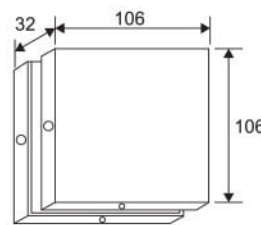

• **CKS-60A**

Connector for
overpanel & sidepanel

Fit for glass thickness : 10, 12mm
Finish of the cover plate : Polished Stainless Steel (PSS)

• **CKS-22**

Connector for
4 glass panels

Fit for glass thickness : 10, 12mm
Finish of the cover plate : Polished Stainless Steel (PSS)

• **CKS-91S**

Side connector

Fit for glass thickness : 10, 12mm
Finish of the cover plate : Polished Stainless Steel (PSS)

• **CKS-23**

Connector for
2 glass panels

Fit for glass thickness : 10, 12mm
Finish of the cover plate : Polished Stainless Steel (PSS)