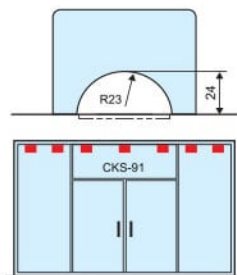

• **CKS-60A**

Connector for
overpanel & sidepanel

Fit for glass thickness : 10, 12mm
Finish of the cover plate : Polished Stainless Steel (PSS)

• **CKS-22**

Connector for
4 glass panels

Fit for glass thickness : 10, 12mm
Finish of the cover plate : Polished Stainless Steel (PSS)

• **CKS-91S**

Side connector

Fit for glass thickness : 10, 12mm
Finish of the cover plate : Polished Stainless Steel (PSS)

• **CKS-23**

Connector for
2 glass panels

Fit for glass thickness : 10, 12mm
Finish of the cover plate : Polished Stainless Steel (PSS)