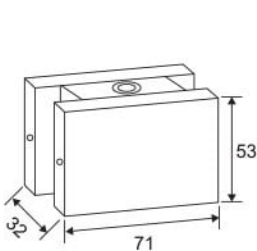

• **CKS-60A**

Connector for
overpanel & sidepanel

Fit for glass thickness : 10, 12mm
Finish of the cover plate : Polished Stainless Steel (PSS)

• **CKS-22**

Connector for
4 glass panels

Fit for glass thickness : 10, 12mm
Finish of the cover plate : Polished Stainless Steel (PSS)

• **CKS-91S**

Side connector

Fit for glass thickness : 10, 12mm
Finish of the cover plate : Polished Stainless Steel (PSS)

• **CKS-23**

Connector for
2 glass panels

Fit for glass thickness : 10, 12mm
Finish of the cover plate : Polished Stainless Steel (PSS)