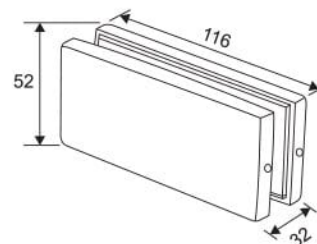

• **CKS-60A**

Connector for
overpanel & sidepanel

Fit for glass thickness : 10, 12mm
Finish of the cover plate : Polished Stainless Steel (PSS)

• **CKS-22**

Connector for
4 glass panels

Fit for glass thickness : 10, 12mm
Finish of the cover plate : Polished Stainless Steel (PSS)

• **CKS-91S**

Side connector

Fit for glass thickness : 10, 12mm
Finish of the cover plate : Polished Stainless Steel (PSS)

• **CKS-23**

Connector for
2 glass panels

Fit for glass thickness : 10, 12mm
Finish of the cover plate : Polished Stainless Steel (PSS)