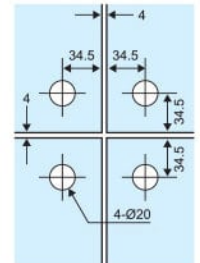

• **CKS-60A**

Connector for
overpanel & sidepanel

Fit for glass thickness : 10, 12mm
Finish of the cover plate : Polished Stainless Steel (PSS)

• **CKS-22**

Connector for
4 glass panels

Fit for glass thickness : 10, 12mm
Finish of the cover plate : Polished Stainless Steel (PSS)

• **CKS-91S**

Side connector

Fit for glass thickness : 10, 12mm
Finish of the cover plate : Polished Stainless Steel (PSS)

• **CKS-23**

Connector for
2 glass panels

Fit for glass thickness : 10, 12mm
Finish of the cover plate : Polished Stainless Steel (PSS)