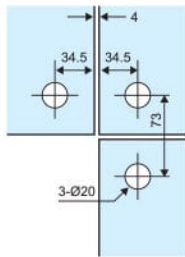

• **CKS-60A**

Connector for
overpanel & sidepanel

Fit for glass thickness : 10, 12mm
Finish of the cover plate : Polished Stainless Steel (PSS)

• **CKS-22**

Connector for
4 glass panels

Fit for glass thickness : 10, 12mm
Finish of the cover plate : Polished Stainless Steel (PSS)

• **CKS-91S**

Side connector

Fit for glass thickness : 10, 12mm
Finish of the cover plate : Polished Stainless Steel (PSS)

• **CKS-23**

Connector for
2 glass panels

Fit for glass thickness : 10, 12mm
Finish of the cover plate : Polished Stainless Steel (PSS)