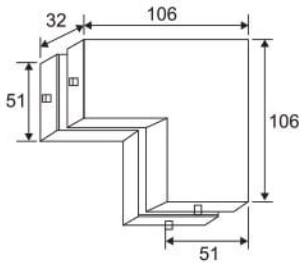

• **CKS-60A**

Connector for
overpanel & sidepanel

Fit for glass thickness : 10, 12mm
Finish of the cover plate : Polished Stainless Steel (PSS)

• **CKS-22**

Connector for
4 glass panels

Fit for glass thickness : 10, 12mm
Finish of the cover plate : Polished Stainless Steel (PSS)

• **CKS-91S**

Side connector

Fit for glass thickness : 10, 12mm
Finish of the cover plate : Polished Stainless Steel (PSS)

• **CKS-23**

Connector for
2 glass panels

Fit for glass thickness : 10, 12mm
Finish of the cover plate : Polished Stainless Steel (PSS)