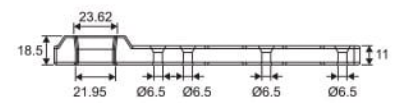

• **CKS-AL Accessories Set**
(Applicable for frame door use)

• **CKS-AL-HD Accessories Set "Heavy Duty"**
(Applicable for frame door use)

• **CKS-ES18 / 28 / 40**
Extended Spindle
(Applicable for CKS-840ES8 Floor Hinge)