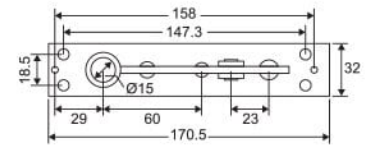

• **CKS-AL Accessories Set**
(Applicable for frame door use)

• **CKS-AL-HD Accessories Set "Heavy Duty"**
(Applicable for frame door use)

• **CKS-ES18 / 28 / 40**
Extended Spindle
(Applicable for CKS-840ES8 Floor Hinge)