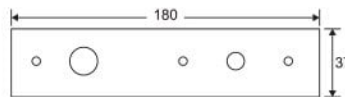

• **CKS-AL Accessories Set**
(Applicable for frame door use)

• **CKS-AL-HD Accessories Set "Heavy Duty"**
(Applicable for frame door use)

• **CKS-ES18 / 28 / 40**
Extended Spindle
(Applicable for CKS-840ES8 Floor Hinge)