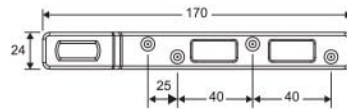

• **CKS-AL Accessories Set**
(Applicable for frame door use)

• **CKS-AL-HD Accessories Set "Heavy Duty"**
(Applicable for frame door use)

• **CKS-ES18 / 28 / 40**
Extended Spindle
(Applicable for CKS-840ES8 Floor Hinge)