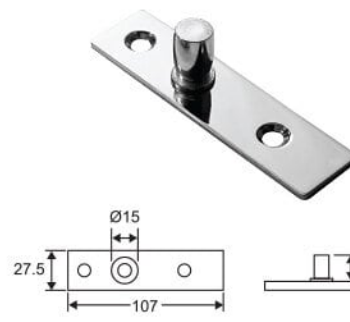

• **CKS-AL Accessories Set**
(Applicable for frame door use)

• **CKS-AL-HD Accessories Set "Heavy Duty"**
(Applicable for frame door use)

• **CKS-ES18 / 28 / 40**
Extended Spindle
(Applicable for CKS-840ES8 Floor Hinge)

• **CKS-133**
Pivot

• **CKS-110-12**
Pivot Bearing

* Subject to terms & conditions