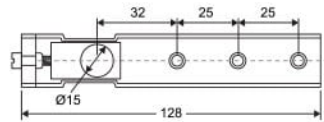

• **CKS-AL Accessories Set**
(Applicable for frame door use)

• **CKS-AL-HD Accessories Set "Heavy Duty"**
(Applicable for frame door use)

• **CKS-ES18 / 28 / 40**
Extended Spindle
(Applicable for CKS-840ES8 Floor Hinge)