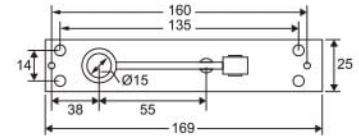

• **CKS-AL Accessories Set**
(Applicable for frame door use)

• **CKS-AL-HD Accessories Set "Heavy Duty"**
(Applicable for frame door use)

• **CKS-ES18 / 28 / 40**
Extended Spindle
(Applicable for CKS-840ES8 Floor Hinge)