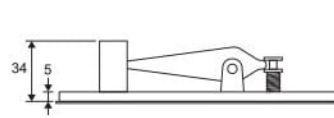

• **CKS-AL Accessories Set**
(Applicable for frame door use)

• **CKS-AL-HD Accessories Set "Heavy Duty"**
(Applicable for frame door use)

• **CKS-ES18 / 28 / 40**
Extended Spindle
(Applicable for CKS-840ES8 Floor Hinge)