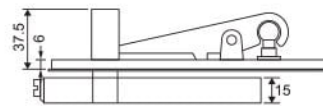

• **CKS-AL Accessories Set**
(Applicable for frame door use)

• **CKS-AL-HD Accessories Set "Heavy Duty"**
(Applicable for frame door use)

• **CKS-ES18 / 28 / 40**
Extended Spindle
(Applicable for CKS-840ES8 Floor Hinge)