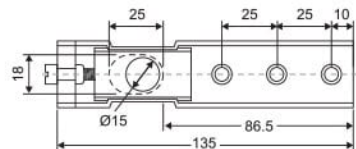

• **CKS-AL Accessories Set**
(Applicable for frame door use)

• **CKS-AL-HD Accessories Set "Heavy Duty"**
(Applicable for frame door use)

• **CKS-ES18 / 28 / 40**
Extended Spindle
(Applicable for CKS-840ES8 Floor Hinge)