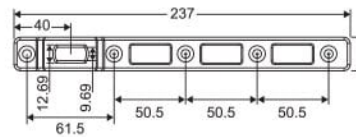

• **CKS-AL Accessories Set**
(Applicable for frame door use)

• **CKS-AL-HD Accessories Set "Heavy Duty"**
(Applicable for frame door use)

• **CKS-ES18 / 28 / 40**
Extended Spindle
(Applicable for CKS-840ES8 Floor Hinge)