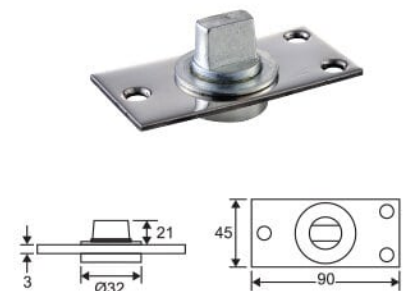

• **CKS-110-12**
Pivot Bearing

* Subject to terms & conditions