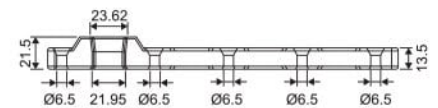

• **CKS-AL Accessories Set**
(Applicable for frame door use)

• **CKS-AL-HD Accessories Set "Heavy Duty"**
(Applicable for frame door use)

• **CKS-ES18 / 28 / 40**
Extended Spindle
(Applicable for CKS-840ES8 Floor Hinge)