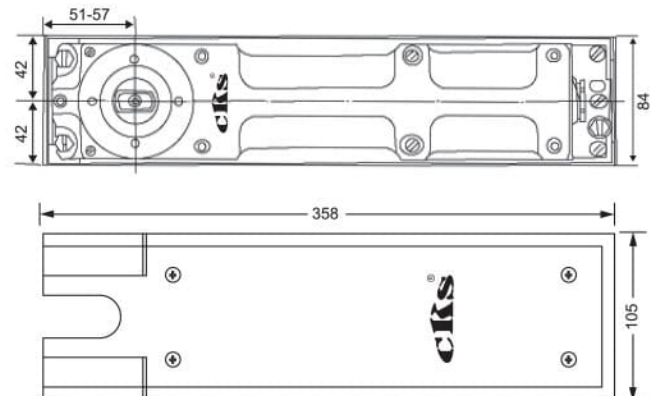

• **CKS-880**

Max door weight : 300kg

Max door width : 1500mm

Hold open angle 90°,
360° Rotatable

Data & Features

Closing force approx	(Nm.)	46
Maximum door width	(MM)	1500
Closing speed variable by valve adjustment		Yes
Maximum door weight	(KG)	300
Hold-open point		90°
Weight approx	(KG)	7.5
Dimensions (MM)	Length	358
	Width	105
	Height	60