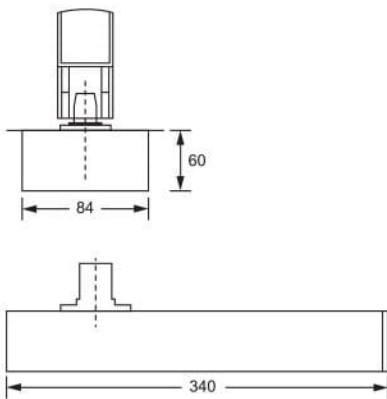

• **CKS-880**

Max door weight : 300kg

Max door width : 1500mm

Hold open angle 90°,
360° Rotatable

Data & Features

Closing force approx	(Nm.)	46
Maximum door width	(MM)	1500
Closing speed variable by valve adjustment		Yes
Maximum door weight	(KG)	300
Hold-open point		90°
Weight approx	(KG)	7.5
Dimensions (MM)	Length	358
	Width	105
	Height	60