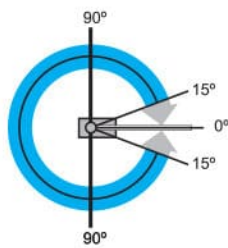

• **CKS-880**

Max door weight : 300kg

Max door width : 1500mm

Hold open angle 90°,
360° Rotatable

Data & Features

Closing force approx	(Nm.)	46
Maximum door width	(MM)	1500
Closing speed variable by valve adjustment		Yes
Maximum door weight	(KG)	300
Hold-open point		90°
Weight approx	(KG)	7.5
Dimensions (MM)	Length	358
	Width	105
	Height	60