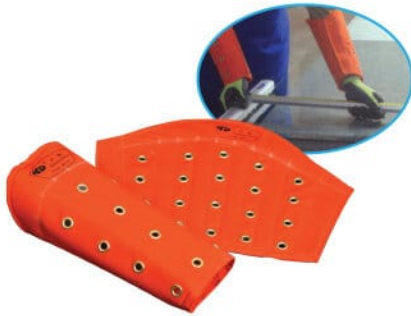

- **BP 28**
Arm Protector Pad

- **HP Hand Gloves**

- **Glass Cutter**
 - * CKS-GC4 (5-12mm)
 - * CKS-GC5 (10-19mm)
 - * CKS-GC6 (15-19mm)

FASTENING TOOLS

- **CKS-TOOLS G04/83A (G)**

- **CKS-TOOLS G04/83A**

- **CKS-TOOLS PZA/PZG**

- **CKS-TOOLS PTA/PTG**

CUTTER & ACCESSORIES

- **BLD (R)**
Circle Cutter 0.6 / 1.6M

- **BP 15**
Complete Set C -
Cutter Head (6 Heads)

- **BP 16**
Suction Plate for
BLD(R) C-Cutter

- **BP 17**
Complete Set C -
Cutter Head
(Single Head)