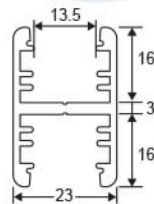

SHOWER HEADER

• **CKS-SH(12)-R-L12**

Shower Header Round Track For 12mm
(Length: 12 feet)

Material : Aluminium
Finishing : Silver Chrome
Fit for glass thickness : 10-12mm

• **CKS-SH(12)-S-L12**

Shower Header Square Track For 12mm
(Length : 12 feet)

Color Option :
Matt Black ●

Material : Aluminium
Finishing : Silver Chrome
Fit for glass thickness : 10-12mm

• **CKS-SH(12)-U/C-L6**

Shower Header U-Clip For 12mm
(Length : 6 feet)

Color Option :
Matt Black ●

Thickness: 1.5mm

• **U-Channel**

6/8" x T1.0mm x L6.1m (20 feet)
(Aluminium NA)

Thickness: 1mm

• **U-Channel**

1" x T1.2mm x L6.1m (20 feet)
(Aluminium NA)

Thickness: 1.2mm

• **U-Channel**

4" x T1.5mm x L6.1m (20 feet)
(Aluminium MF)

Thickness: 1.5mm