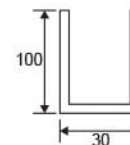

SHOWER HEADER

• **CKS-SH(12)-R-L12**

Shower Header Round Track For 12mm
(Length: 12 feet)

Material : Aluminium
Finishing : Silver Chrome
Fit for glass thickness : 10-12mm

• **CKS-SH(12)-S-L12**

Shower Header Square Track For 12mm
(Length : 12 feet)

Color Option :
Matt Black ●

Material : Aluminium
Finishing : Silver Chrome
Fit for glass thickness : 10-12mm

• **CKS-SH(12)-U/C-L6**

Shower Header U-Clip For 12mm
(Length : 6 feet)

Color Option :
Matt Black ●

Thickness: 1.5mm

• **U-Channel**

6/8" x T1.0mm x L6.1m (20 feet)
(Aluminium NA)

Thickness: 1mm

• **U-Channel**

1" x T1.2mm x L6.1m (20 feet)
(Aluminium NA)

Thickness: 1.2mm

• **U-Channel**

4" x T1.5mm x L6.1m (20 feet)
(Aluminium MF)

Thickness: 1.5mm