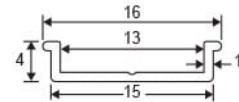

SHOWER HEADER

• **CKS-SH(12)-R-L12**

Shower Header Round Track For 12mm
(Length: 12 feet)

Material : Aluminium
Finishing : Silver Chrome
Fit for glass thickness : 10-12mm

• **CKS-SH(12)-S-L12**

Shower Header Square Track For 12mm
(Length : 12 feet)

Color Option :
Matt Black ●

Material : Aluminium
Finishing : Silver Chrome
Fit for glass thickness : 10-12mm

• **CKS-SH(12)-U/C-L6**

Shower Header U-Clip For 12mm
(Length : 6 feet)

Color Option :
Matt Black ●

Material : Aluminium
Finishing : Silver Chrome

U-CHANNEL

• **Stainless Steel U-Channel**

6/8" x T0.7mm x 10 feet
(PSS)

Thickness: 1mm

• **Aluminium Chrome Plated U Channel**

6-8" x 10 feet (Aluminium CP)

Color Option :
Matt Black ●

Thickness: 1.5mm

• **U-Channel**

6/8" x T1.0mm x L6.1m (20 feet)
(Aluminium NA)

Thickness: 1mm

• **U-Channel**

1" x T1.2mm x L6.1m (20 feet)
(Aluminium NA)

Thickness: 1.2mm

• **U-Channel**