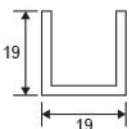

SHOWER HEADER

• **CKS-SH(12)-R-L12**

Shower Header Round Track For 12mm
(Length: 12 feet)

Material : Aluminium
Finishing : Silver Chrome
Fit for glass thickness : 10-12mm

• **CKS-SH(12)-S-L12**

Shower Header Square Track For 12mm
(Length : 12 feet)

Color Option :
Matt Black ●

Material : Aluminium
Finishing : Silver Chrome
Fit for glass thickness : 10-12mm

• **CKS-SH(12)-U/C-L6**

Shower Header U-Clip For 12mm
(Length : 6 feet)

Color Option :
Matt Black ●

Material : Aluminium
Finishing : Silver Chrome

U-CHANNEL

• **Stainless Steel U-Channel**

6/8" x T0.7mm x 10 feet
(PSS)

Thickness: 1mm

• **Aluminium Chrome Plated U Channel**

6-8" x 10 feet (Aluminium CP)

Color Option :
Matt Black ●

Thickness: 1.5mm

• **U-Channel**

6/8" x T1.0mm x L6.1m (20 feet)
(Aluminium NA)

Thickness: 1mm

• **U-Channel**

1" x T1.2mm x L6.1m (20 feet)
(Aluminium NA)

Thickness: 1.2mm

• **U-Channel**