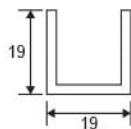

SHOWER HEADER

• **CKS-SH(12)-R-L12**

Shower Header Round Track For 12mm
(Length: 12 feet)

Material : Aluminium
Finishing : Silver Chrome
Fit for glass thickness : 10-12mm

• **CKS-SH(12)-S-L12**

Shower Header Square Track For 12mm
(Length : 12 feet)

Color Option :
Matt Black ●

Material : Aluminium
Finishing : Silver Chrome
Fit for glass thickness : 10-12mm

• **CKS-SH(12)-U/C-L6**

Shower Header U-Clip For 12mm
(Length : 6 feet)

Color Option :
Matt Black ●

Material : Aluminium
Finishing : Silver Chrome

U-CHANNEL

• **Stainless Steel U-Channel**

6/8" x T0.7mm x 10 feet
(PSS)

Thickness: 1mm

• **Aluminium Chrome Plated U Channel**

6-8" x 10 feet (Aluminium CP)

Color Option :
Matt Black ●

Thickness: 1.5mm

• **U-Channel**

6/8" x T1.0mm x L6.1m (20 feet)
(Aluminium NA)

Thickness: 1mm

• **U-Channel**

1" x T1.2mm x L6.1m (20 feet)
(Aluminium NA)

Thickness: 1.2mm

• **U-Channel**