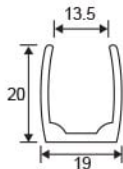

SHOWER HEADER

• **CKS-SH(12)-R-L12**

Shower Header Round Track For 12mm
(Length: 12 feet)

Material : Aluminium
Finishing : Silver Chrome
Fit for glass thickness : 10-12mm

• **CKS-SH(12)-S-L12**

Shower Header Square Track For 12mm
(Length : 12 feet)

Material : Aluminium
Finishing : Silver Chrome

U-CHANNEL

• **Stainless Steel U-Channel**

6/8" x T0.7mm x 10 feet
(PSS)

Thickness: 1mm

• **Aluminium Chrome Plated U Channel**

6-8" x 10 feet (Aluminium CP)

Color Option :
Matt Black ●

Thickness: 1.5mm

• **U-Channel**

6/8" x T1.0mm x L6.1m (20 feet)
(Aluminium NA)

Thickness: 1mm

• **U-Channel**

1" x T1.2mm x L6.1m (20 feet)
(Aluminium NA)

Thickness: 1.2mm

• **U-Channel**

4" x T1.5mm x L6.1m (20 feet)
(Aluminium MF)

Thickness: 1.5mm