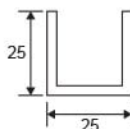

SHOWER HEADER

• **CKS-SH(12)-R-L12**

Shower Header Round Track For 12mm
(Length: 12 feet)

Material : Aluminium
Finishing : Silver Chrome
Fit for glass thickness : 10-12mm

• **CKS-SH(12)-S-L12**

Shower Header Square Track For 12mm
(Length : 12 feet)

Material : Aluminium
Finishing : Silver Chrome

U-CHANNEL

• **Stainless Steel U-Channel**

6/8" x T0.7mm x 10 feet
(PSS)

Thickness: 1mm

• **Aluminium Chrome Plated U Channel**

6-8" x 10 feet (Aluminium CP)

Color Option :
Matt Black ●

Thickness: 1.5mm

• **U-Channel**

6/8" x T1.0mm x L6.1m (20 feet)
(Aluminium NA)

Thickness: 1mm

• **U-Channel**

1" x T1.2mm x L6.1m (20 feet)
(Aluminium NA)

Thickness: 1.2mm

• **U-Channel**

4" x T1.5mm x L6.1m (20 feet)
(Aluminium MF)

Thickness: 1.5mm