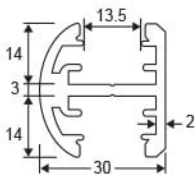

SHOWER HEADER

• **CKS-SH(12)-R-L12**

Shower Header Round Track For 12mm
(Length: 12 feet)

Material : Aluminium
Finishing : Silver Chrome
Fit for glass thickness : 10-12mm

• **CKS-SH(12)-S-L12**

Shower Header Square Track For 12mm
(Length : 12 feet)

Color Option :
Matt Black ●

Material : Aluminium
Finishing : Silver Chrome
Fit for glass thickness : 10-12mm

• **CKS-SH(12)-U/C-L6**

Shower Header U-Clip For 12mm
(Length : 6 feet)

Color Option :
Matt Black ●

Thickness: 1.5mm

• **U-Channel**

6/8" x T1.0mm x L6.1m (20 feet)
(Aluminium NA)

Thickness: 1mm

• **U-Channel**

1" x T1.2mm x L6.1m (20 feet)
(Aluminium NA)

Thickness: 1.2mm

• **U-Channel**

4" x T1.5mm x L6.1m (20 feet)
(Aluminium MF)

Thickness: 1.5mm