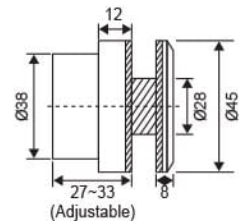

• **CKS-G04**

Optional: Wall Plug M12

Fit for glass thickness : 12,15,19mm  
Material : Solid Stainless Steel  
Finish : Satin Stainless Steel (SSS)  
Glass hole : Ø32mm

• **CKS-G04A**

Optional: Wall Plug M12

Fit for glass thickness : 12,15,19mm  
Material : Solid Stainless Steel  
Finish : Satin Stainless Steel (SSS)  
Glass hole : Ø32mm

\* Please refer the glass technical information section at the page no.112 to 115.