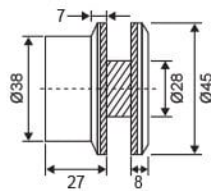

• **CKS-G04**

Optional: Wall Plug M12

Fit for glass thickness : 12,15,19mm  
Material : Solid Stainless Steel  
Finish : Satin Stainless Steel (SSS)  
Glass hole : Ø32mm

• **CKS-G04A**

Optional: Wall Plug M12

Fit for glass thickness : 12,15,19mm  
Material : Solid Stainless Steel  
Finish : Satin Stainless Steel (SSS)  
Glass hole : Ø32mm

\* Please refer the glass technical information section at the page no.112 to 115.