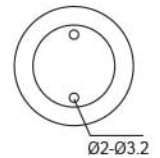

• **CKS-G04**

Optional: Wall Plug M12

Fit for glass thickness : 12,15,19mm  
Material : Solid Stainless Steel  
Finish : Satin Stainless Steel (SSS)  
Glass hole : Ø32mm

• **CKS-G04A**

Optional: Wall Plug M12

Fit for glass thickness : 12,15,19mm  
Material : Solid Stainless Steel  
Finish : Satin Stainless Steel (SSS)  
Glass hole : Ø32mm

\* Please refer the glass technical information section at the page no.112 to 115.